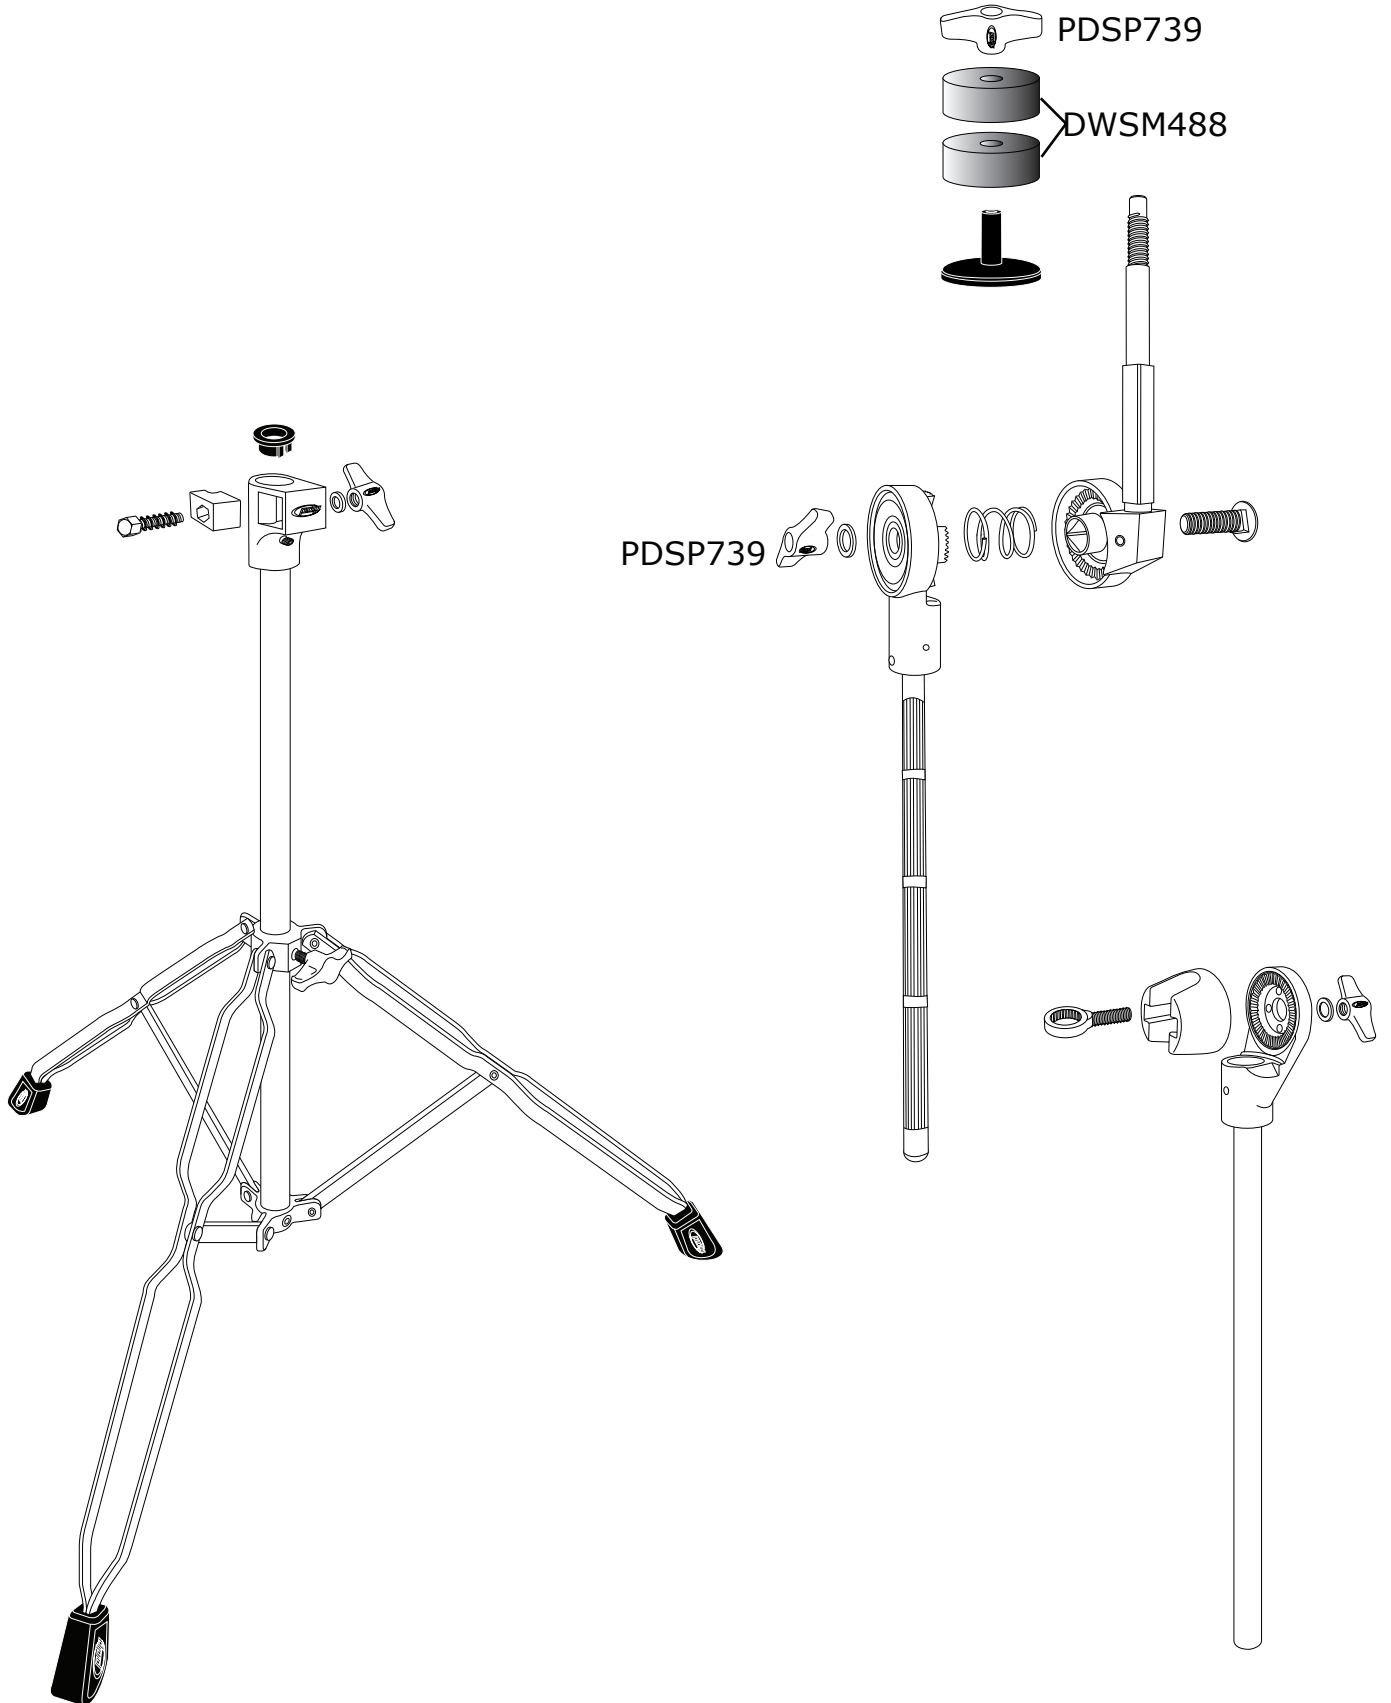

PDCB700 PDP Straight/Boom Cymbal Stand

PDCB700 PDP Straight/Boom Cymbal Stand

Part Number	Description
-------------	-------------

DWSM488 PDSP739	PAIR OF TOP AND BOTTOM FELTS W/ WASHER PDP WING NUT, 8MM
--------------------	---