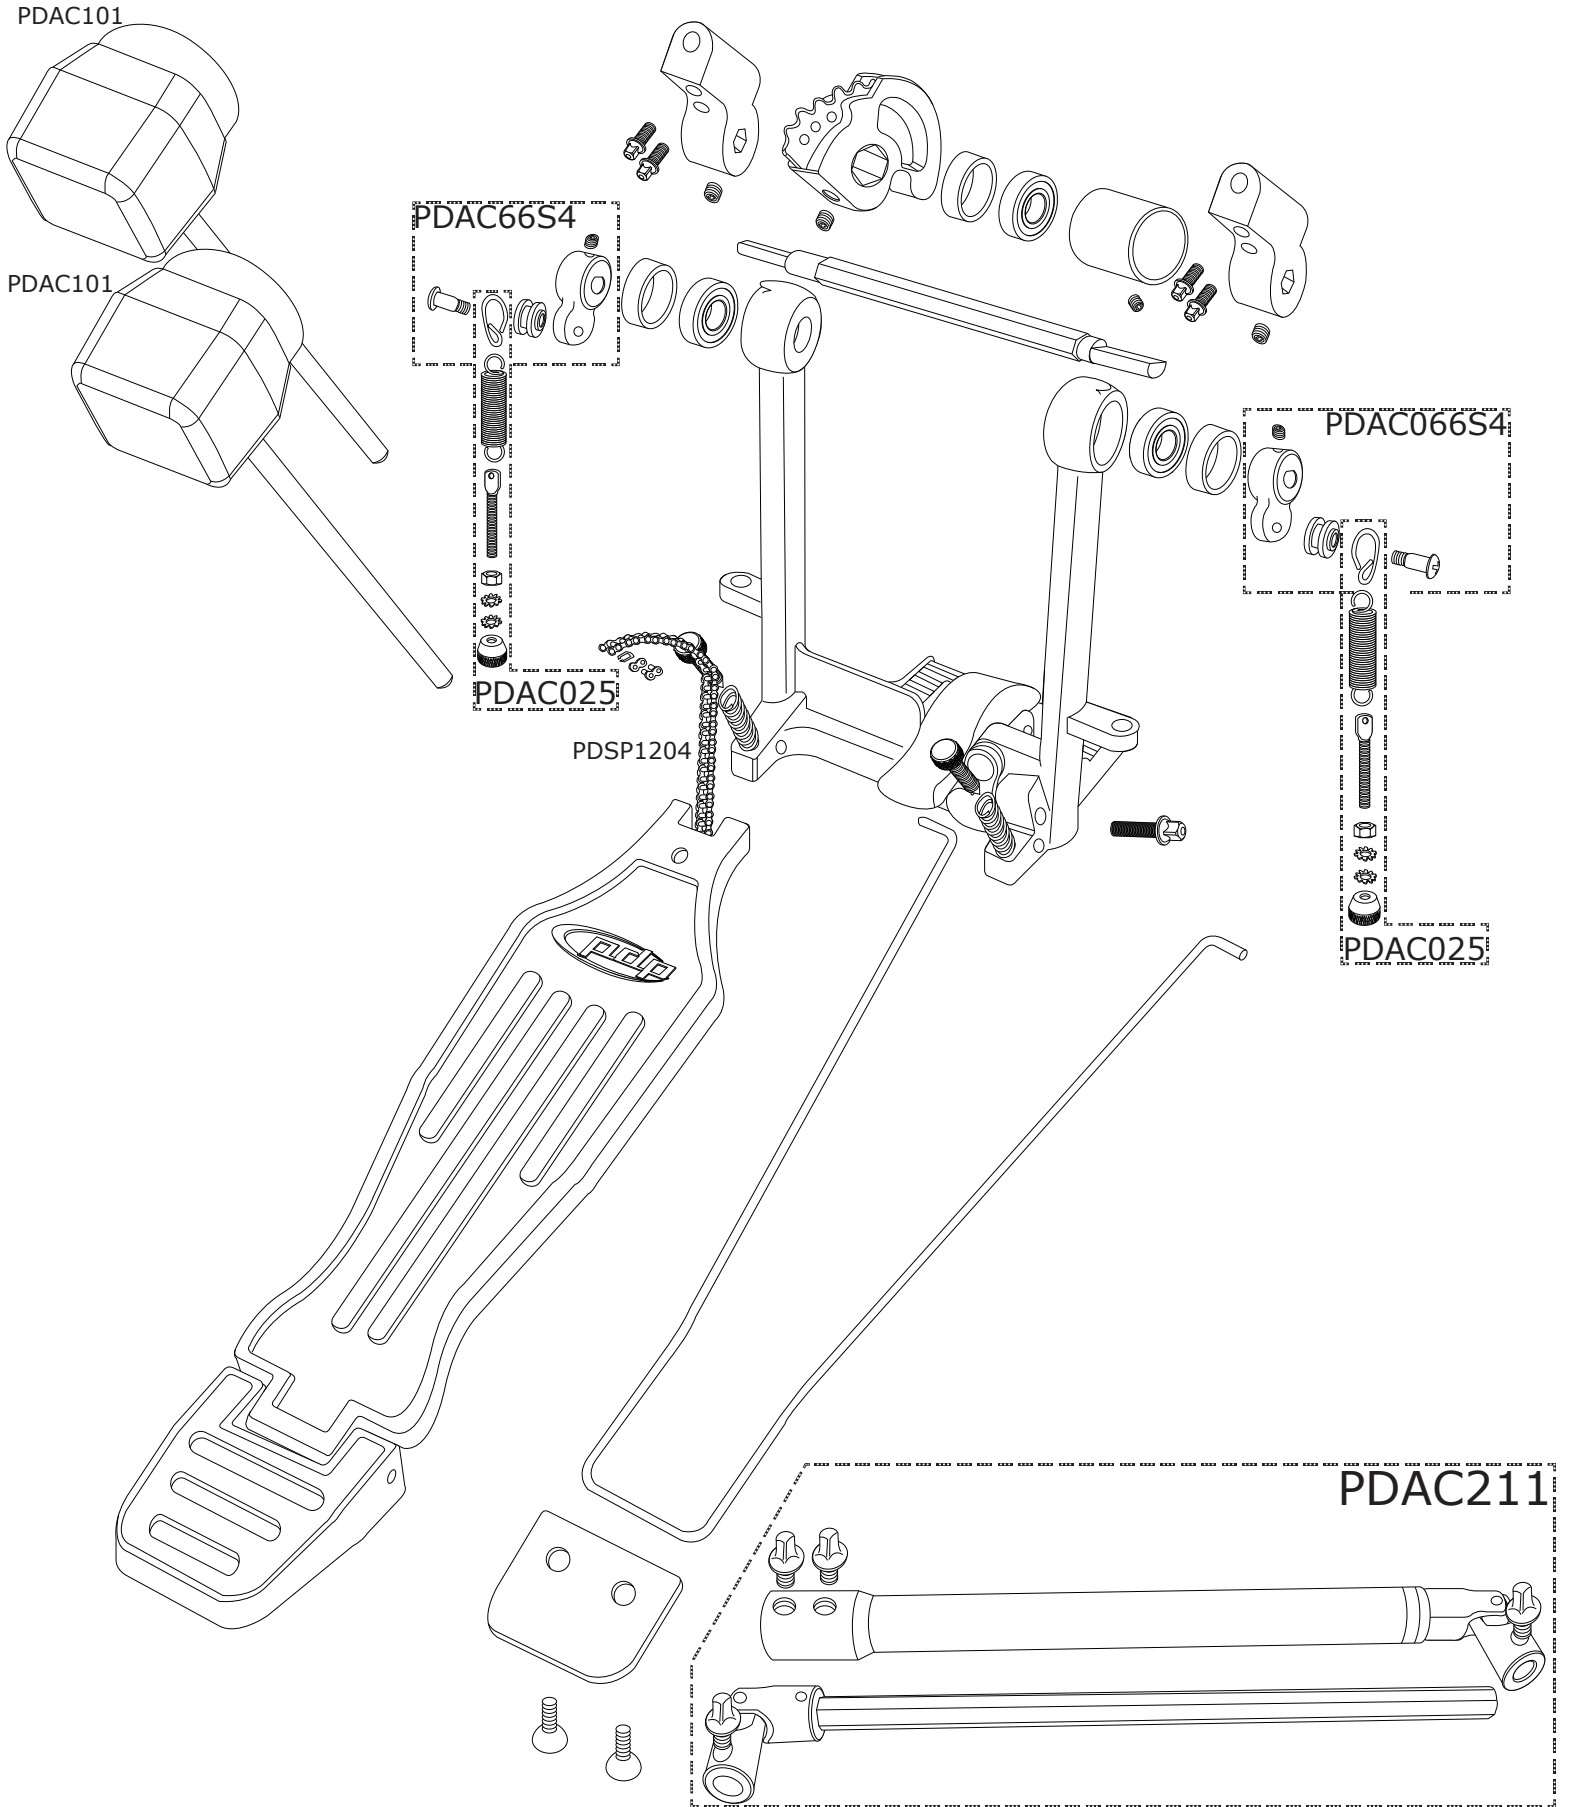

PDSP402 PDP Double Pedal Primary

PDSP402 PDP Double Pedal Primary

Part Number	Description
PDAC025	SPRING ASSEMBLY FOR PDP PEDAL
PDAC066S4	PACIFIC 400 SERIES STROKE ADJUSTMENT
PDAC101	PDP 2 WAY BD BEATER
PDAC211	PACIFIC (NCV) 600 LINKAGE COMPLETE (RP)
DWSM801-2	STANDARD DW DRUM KEY 2 PK - CLAMSHELL
DWSP1000	PLASTIC MOLDED PEDAL KEY CLIP W/ SCREW
PDSP1204	PDP (NCV)400 SERIES PEDAL CHAIN (RP)