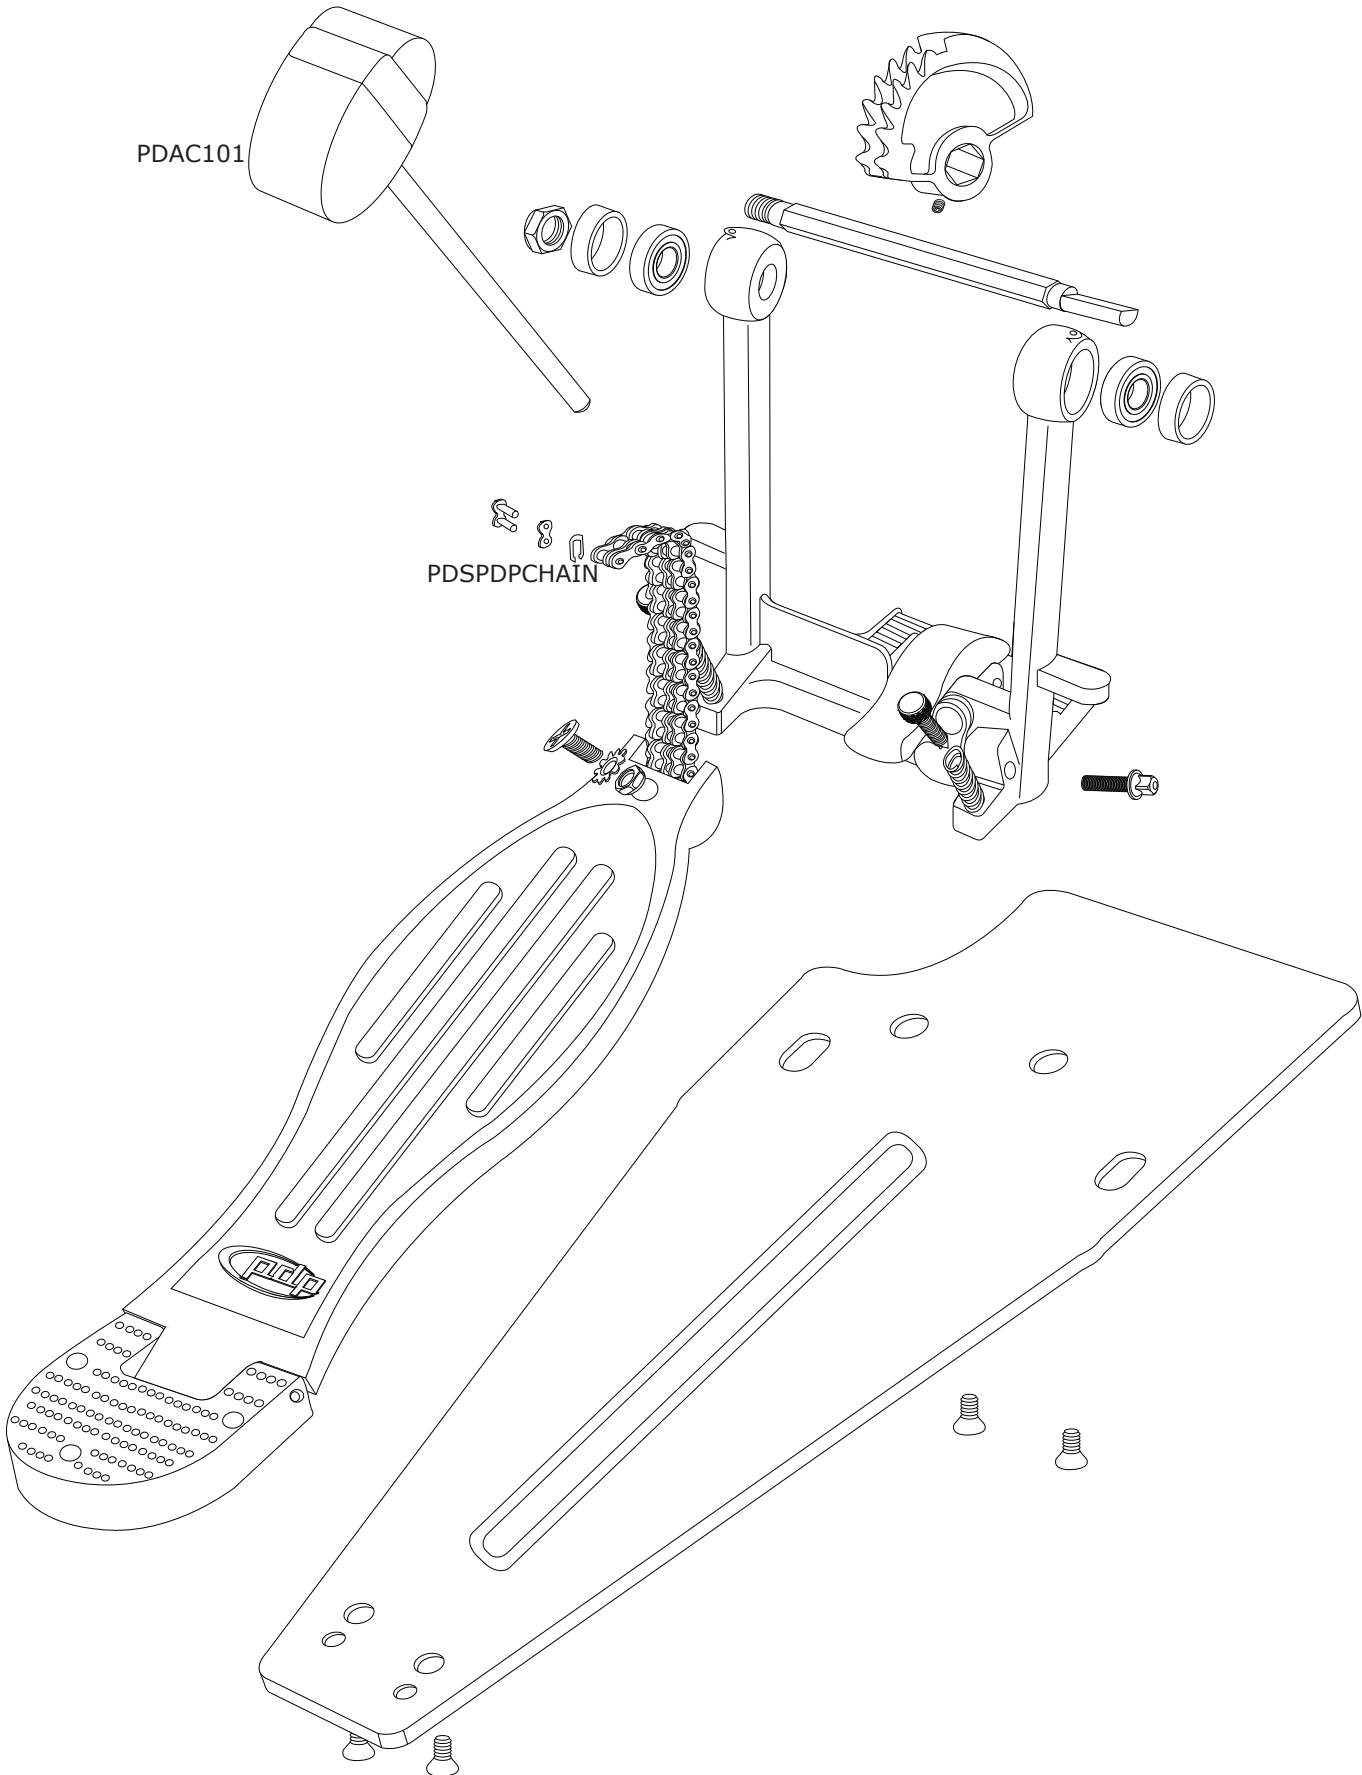

PDSP602 PDP Double Pedal Auxiliary

PDSP602 PDP Double Pedal Auxiliary

Part Number	Description
-------------	-------------

PDSPDPCHAIN PDAC101	PDP 600 SERIES PEDAL CHAIN (RP) PDP 2 WAY BD BEATER
------------------------	--