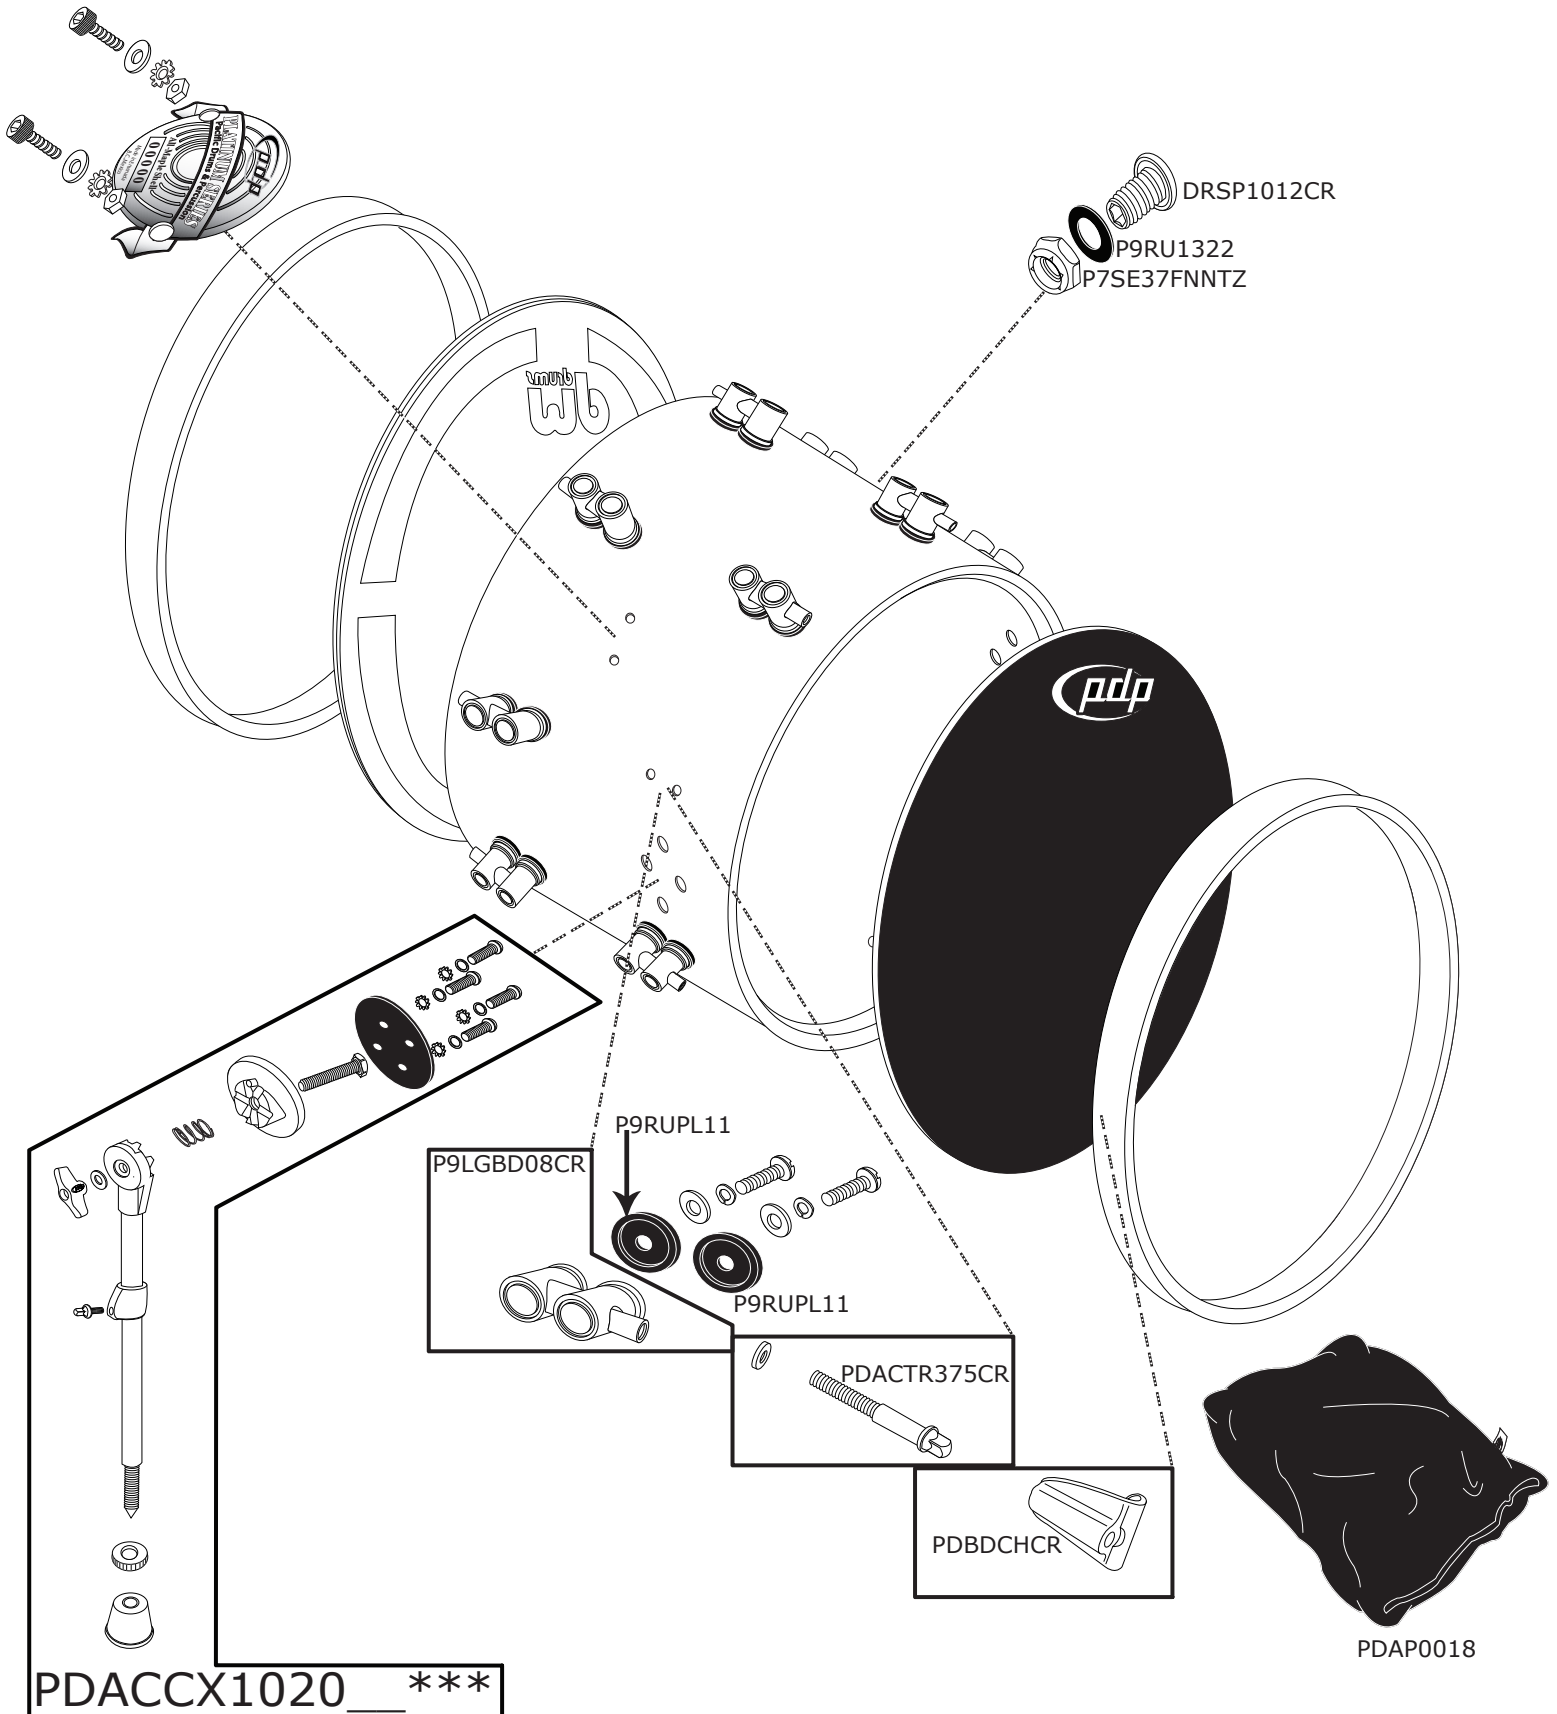

PDP Platinum Series Bass Drum

PDP Platinum Series Bass Drum

Part Number	Description
PDBDCHCR	PDP BASS DRUM CLAW HOOK CHROME
P7SE37FNNTZ	3/8 -24 HEX JAM NUT W/ THIN NYLON INSERT
P9LGBD08CR	PDP 2008 BASS LUG W/ RECEIVER CHROME
P9RUPL11	PDP PLATINUM SERIES LUG GASKET
PDAP0018	PDP BASS PILLOW 16-18"W/VELCRO
PDACTR375CR	TENSION ROD, TRUE-PITCH, 3.75"(6 PK)BASS
PDACCX1020_***	PDP BASS DRUM SPUR
PDRU1011	PDP RUBBER BASS DRUM LUG GASKET
DRSP1012CR	AIR VENT. CHROME W/ NUT AND GASKET
P9RU1322	AIR VENT GASKET

OPTIONS

*** REPLACE "_" WITH THE SIDE

"L", LEFT

"R", RIGHT