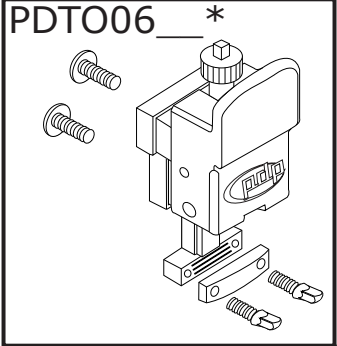

Pdp Snare Drum

Pdp Snare Drum

Part Number Description

DWSMTT__**	DW TRUETONE STRAND SNARE WIRE
PDTOBP04__*	PDP CX/MX/LX BUTT PLATE
PDTO04__*	PDP CX/MX/LX THROW OFF
PDRU1012	PDP RUBBER TOM/SNARE LUG GASKET
PDAC1014S	PACIFIC (NCV) LUG W/RECEIVER SNARE (RP)
PDACTR125CR	TENSION ROD, TRUE-PITCH, 1.25"(6 PK) 4"SN
PDACTR165CR	TENSION ROD, TRUE-PITCH, 1.65"(6 PK)S&T 5"SN
PDACTR225CR	TENSION ROD, TRUE-PITCH, 2.25"(6 PK)6"SN
PDRE0520__*	PDP TRUE PITCH LUG RECEIVER NUT
PDSP10140F	PDP LUG MOUNTING SCREW (10-24)

* REPLACE "__" WITH:
 "CR", CHROME
 "BL", BLACK

** REPLACE "__" WITH:
 "1610", DW TRUETONE 10" S/D 16 STRAND SNARE WIRE
 "1612", DW TRUETONE 12" S/D 16 STRAND SNARE WIRE
 "1813", DW TRUETONE 13" S/D 18 STRAND SNARE WIRE
 "2014", DW TRUETONE 14" S/D 20 STRAND SNARE WIRE