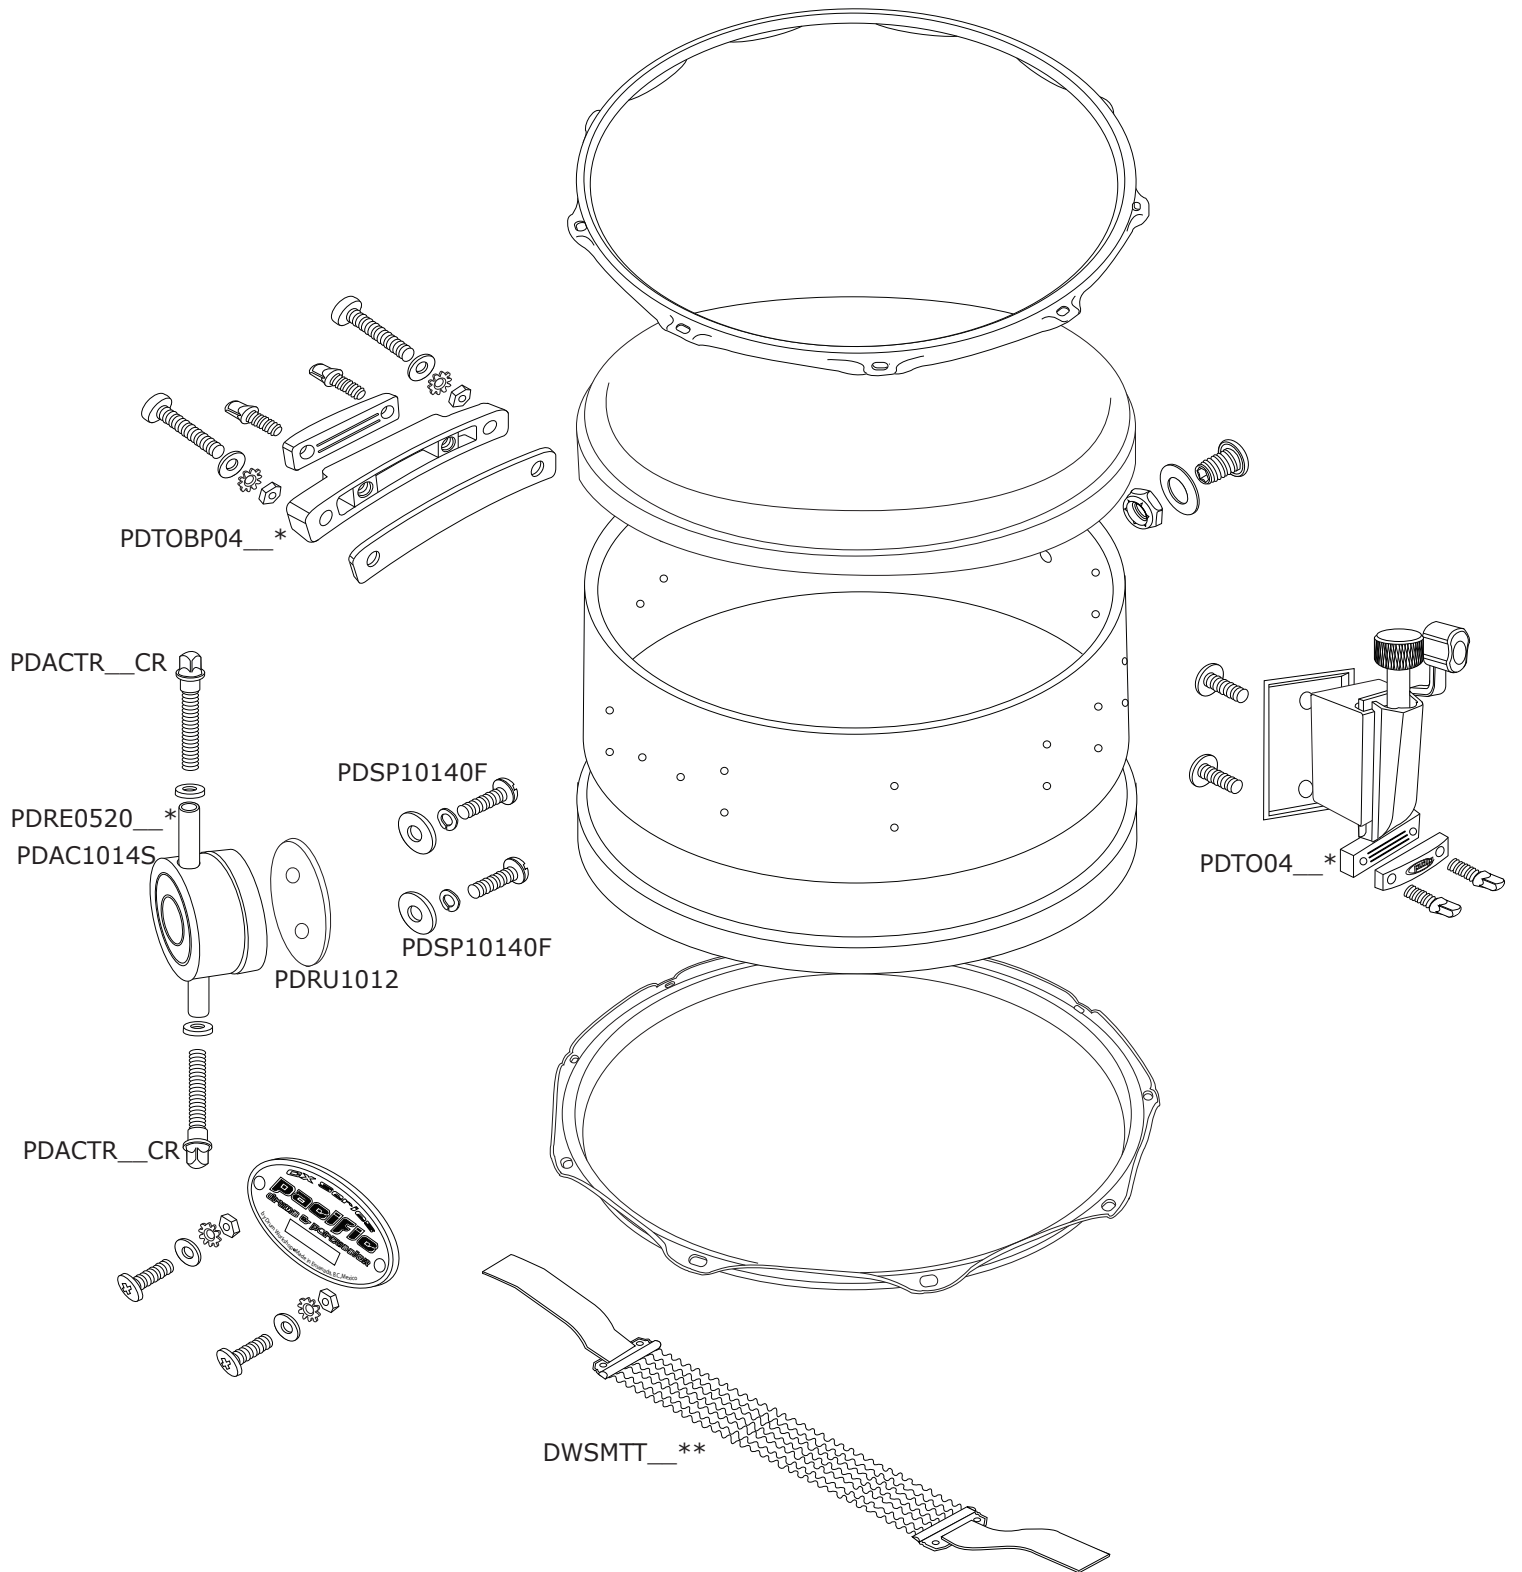

Pdp Snare Drum

Pdp Snare Drum

Part Number Description

DWSMTT__**	DW TRUETONE STRAND SNARE WIRE
PDTOBP04__*	PDP CX/MX/LX BUTT PLATE
PDTO04__*	PDP CX/MX/LX THROW OFF
PDRU1012	PDP RUBBER TOM/SNARE LUG GASKET
PDAC1014S	PACIFIC (NCV) LUG W/RECEIVER SNARE (RP)
PDACTR125CR	TENSION ROD, TRUE-PITCH, 1.25"(6 PK) 4"SN
PDACTR165CR	TENSION ROD, TRUE-PITCH, 1.65"(6 PK)S&T 5"SN
PDACTR225CR	TENSION ROD, TRUE-PITCH, 2.25"(6 PK)6"SN
PDRE0520__*	PDP TRUE PITCH LUG RECEIVER NUT
PDSP10140F	PDP LUG MOUNTING SCREW (10-24)

* REPLACE "__" WITH:
 "CR", CHROME
 "BL", BLACK

** REPLACE "__" WITH:
 "1610", DW TRUETONE 10" S/D 16 STRAND SNARE WIRE
 "1612", DW TRUETONE 12" S/D 16 STRAND SNARE WIRE
 "1813", DW TRUETONE 13" S/D 18 STRAND SNARE WIRE
 "2014", DW TRUETONE 14" S/D 20 STRAND SNARE WIRE

OPTIONS

PDFSBPCR	PDP FS SERIES BUTT PLATE
PDTO04__*	PDP THROW OFF AND BUTT PLATE 2004
PDBPDC06__*	PDP 2006 BUTT PLATE W/SCREWS
PDTO06__*	PDP DROP STYLE THROW OFF 2006