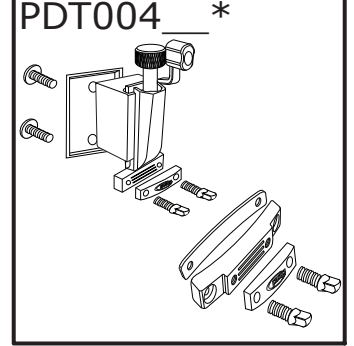

Pdp Snare Drum

Pdp Snare Drum

Part Number Description

DWSMTT__**	DW TRUETONE STRAND SNARE WIRE
PDTOBP04__*	PDP CX/MX/LX BUTT PLATE
PDTO04__*	PDP CX/MX/LX THROW OFF
PDRU1012	PDP RUBBER TOM/SNARE LUG GASKET
PDAC1014S	PACIFIC (NCV) LUG W/RECEIVER SNARE (RP)
PDACTR125CR	TENSION ROD, TRUE-PITCH, 1.25"(6 PK) 4"SN
PDACTR165CR	TENSION ROD, TRUE-PITCH, 1.65"(6 PK)S&T 5"SN
PDACTR225CR	TENSION ROD, TRUE-PITCH, 2.25"(6 PK)6"SN
PDRE0520__*	PDP TRUE PITCH LUG RECEIVER NUT
PDSP10140F	PDP LUG MOUNTING SCREW (10-24)

* REPLACE "__" WITH:
 "CR", CHROME
 "BL", BLACK

** REPLACE "__" WITH:
 "1610", DW TRUETONE 10" S/D 16 STRAND SNARE WIRE
 "1612", DW TRUETONE 12" S/D 16 STRAND SNARE WIRE
 "1813", DW TRUETONE 13" S/D 18 STRAND SNARE WIRE
 "2014", DW TRUETONE 14" S/D 20 STRAND SNARE WIRE

OPTIONS

PDFSBPCR	PDP FS SERIES BUTT PLATE
PDTO04__*	PDP THROW OFF AND BUTT PLATE 2004
PDBPDC06__*	PDP 2006 BUTT PLATE W/SCREWS
PDTO06__*	PDP DROP STYLE THROW OFF 2006