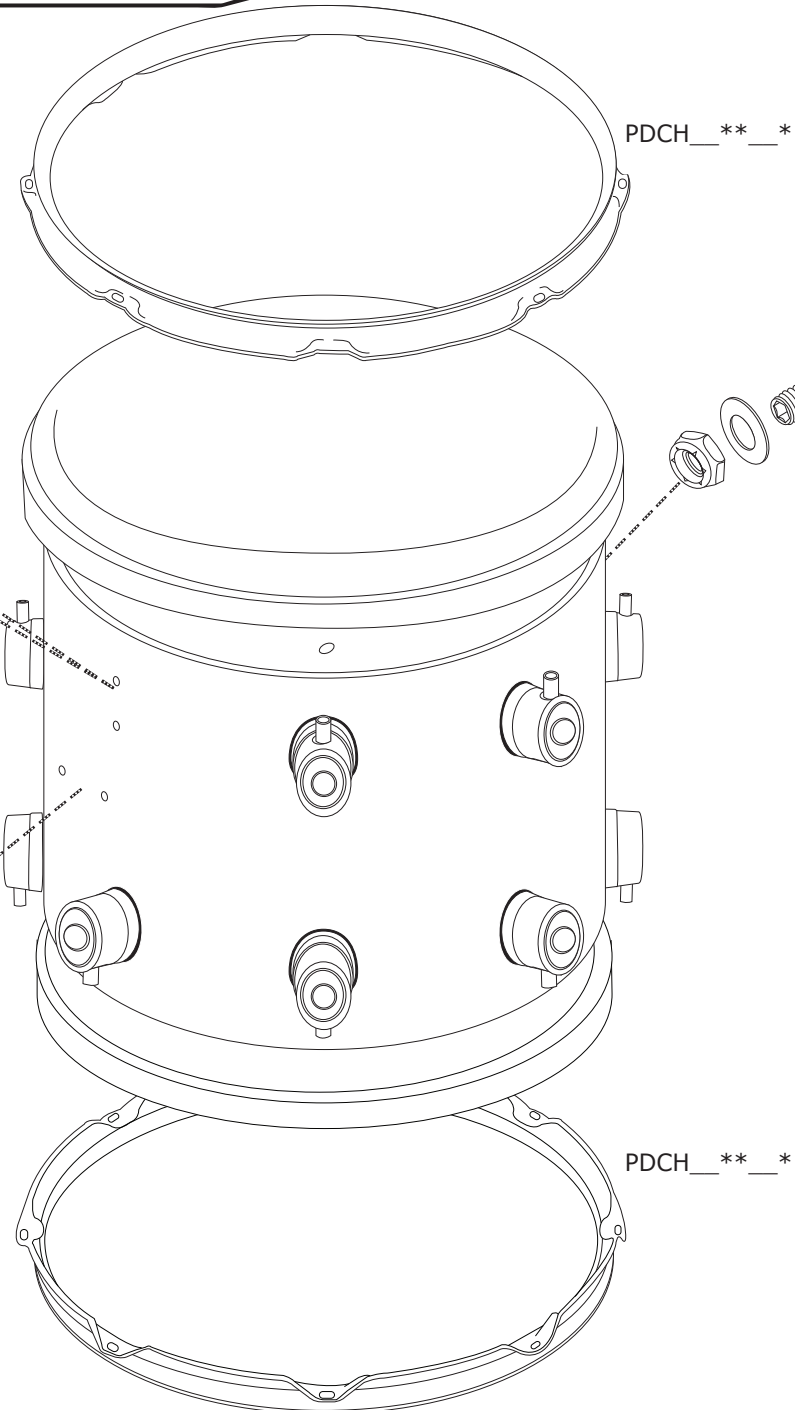

Pdp Tom Drum

Pdp Tom Drum

Part Number Description

PDACSTM__**__*	PACIFIC STM 8" W/TB105
PDACTR__***CR	TENSION ROD, TRUE-PITCH
PDCH__**__*	PDP COUNTERHOOP, CHROME
PDTB105__*	PDP TOM BRACKET 10.5MM
PDRU1012	PDP RUBBER TOM/SNARE LUG GASKET
PDAC1014T	PACIFIC (NCV) LUG W/RECEIVER TOM (RP)

* REPLACE "__" WITH COLOR:

"CR", CHROME
"BK", BLACK

** REPLACE "__" WITH SIZE:

"8","10","12","13","14","16"

*** REPLACE "__" WITH SIZE:

"165", 1.65"(6PK) S&T
"225", 2.25"(6PK) 6" SN
"375", 3.75"(6PK) BASS