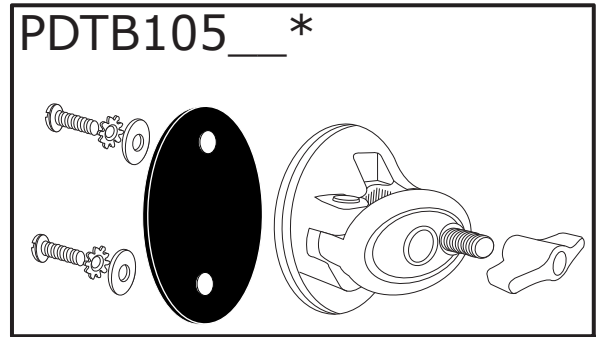

Pdp Tom Drum

Pdp Tom Drum

Part Number Description

PDACSTM__**__*	PACIFIC STM 8" W/TB105
PDACTR__***CR	TENSION ROD, TRUE-PITCH
PDCH__**__*	PDP COUNTERHOOP, CHROME
PDTB105__*	PDP TOM BRACKET 10.5MM
PDRU1012	PDP RUBBER TOM/SNARE LUG GASKET
PDAC1014T	PACIFIC (NCV) LUG W/RECEIVER TOM (RP)

* REPLACE "__" WITH COLOR:

"CR", CHROME
"BK", BLACK

** REPLACE "__" WITH SIZE:

"8","10","12","13","14","16"

*** REPLACE "__" WITH SIZE:

"165", 1.65"(6PK) S&T
"225", 2.25"(6PK) 6" SN
"375", 3.75"(6PK) BASS