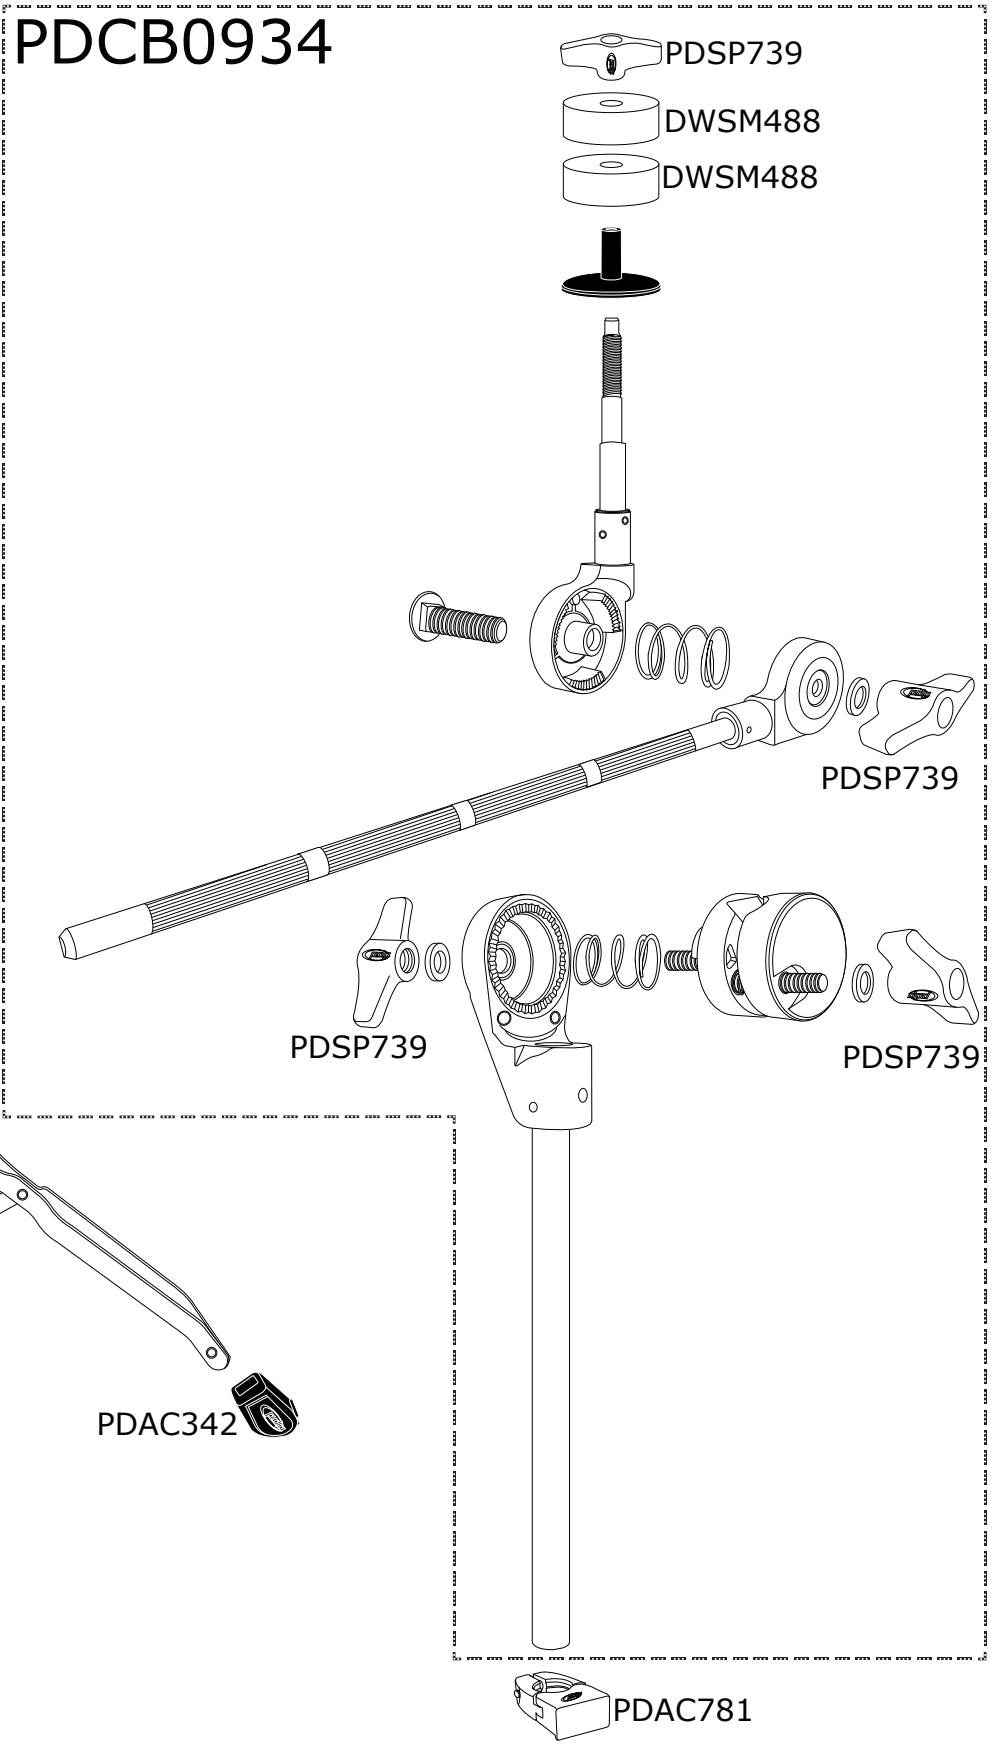

PDCB900 PDP Straight/Boom Cymbal Stand

PDCB900 PDP Straight/Boom Cymbal Stand

Part Number	Description
PDSP001HH	PDP 1" TUBE JOINT BOLT AND WING NUT
PDAC342	RUBBER FOOT
DWSM488	PAIR OF TOP AND BOTTOM FELTS W/ WASHER
PDSP739	8MM PDP WING NUT
PDAC781	3/4" PDP HINGED MEMORY LOCK
DWSP801	DW STANDARD STEEL DRUM KEY
PDCB0934	3/4" PDP CYMBAL BOOM ARM