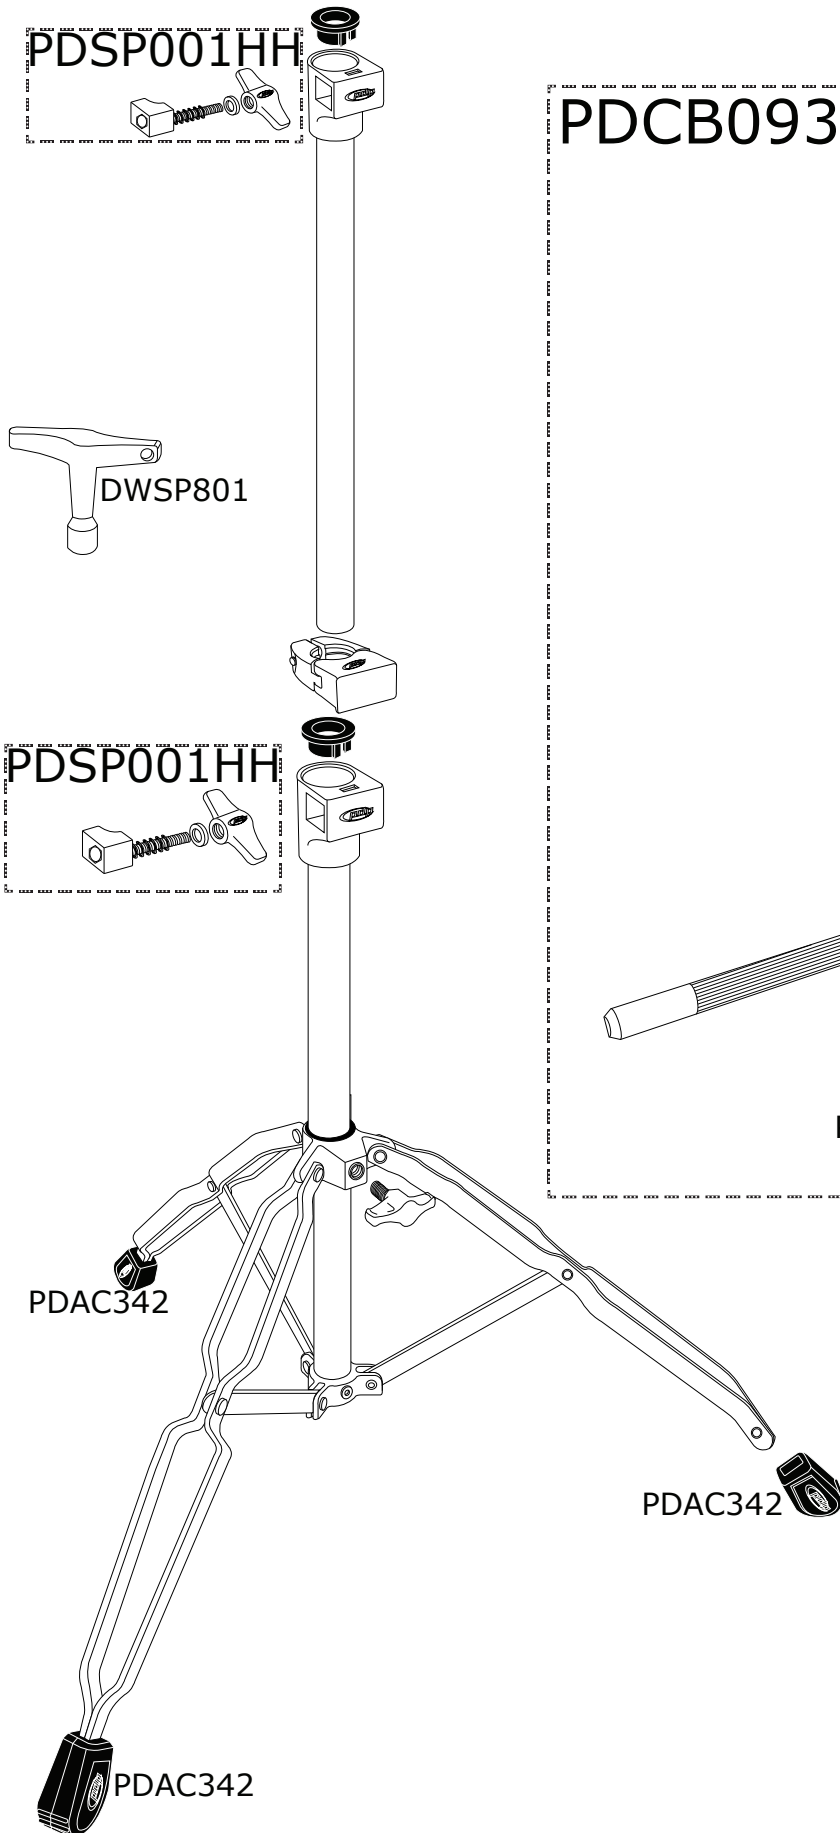

PDCB900 PDP Straight/Boom Cymbal Stand

PDCB900 PDP Straight/Boom Cymbal Stand

Part Number	Description
PDSP001HH	PDP 1" TUBE JOINT BOLT AND WING NUT
PDAC342	RUBBER FOOT
DWSM488	PAIR OF TOP AND BOTTOM FELTS W/ WASHER
PDSP739	8MM PDP WING NUT
PDAC781	3/4" PDP HINGED MEMORY LOCK
DWSP801	DW STANDARD STEEL DRUM KEY
PDCB0934	3/4" PDP CYMBAL BOOM ARM