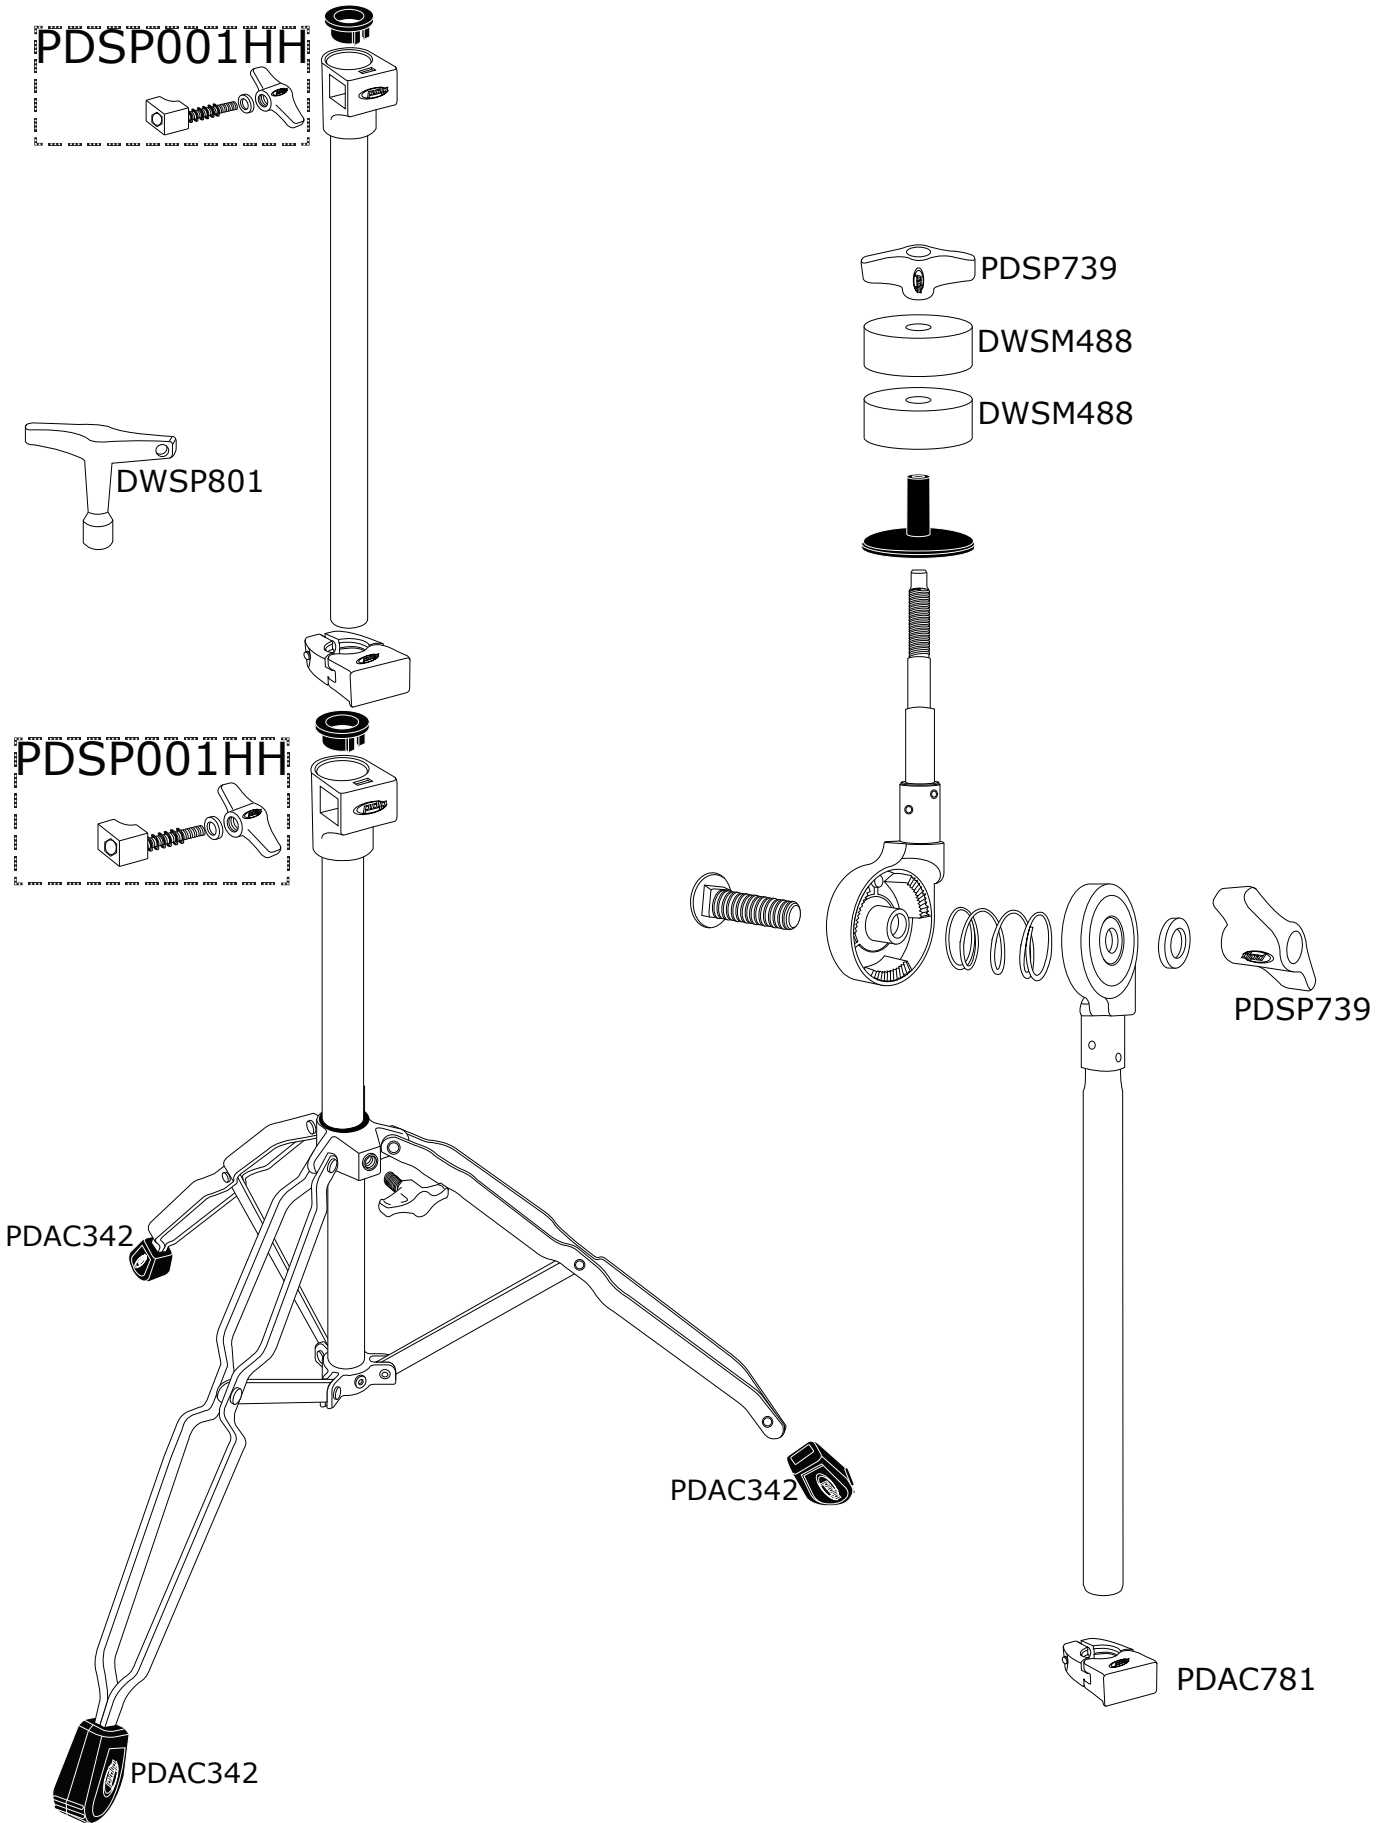

PDCS900 PDP Straight Cymbal Stand

PDCS900 PDP Straight Cymbal Stand

Part Number	Description
PDSP001HH	PDP 1" TUBE JOINT BOLT AND WING NUT
PDAC342	RUBBER FOOT
DWSM488	PAIR OF TOP AND BOTTOM FELTS W/ WASHER
PDSP739	8MM PDP WING NUT
PDAC781	3/4" PDP HINGED MEMORY LOCK
DWSP801	DW STANDARD STEEL DRUM KEY