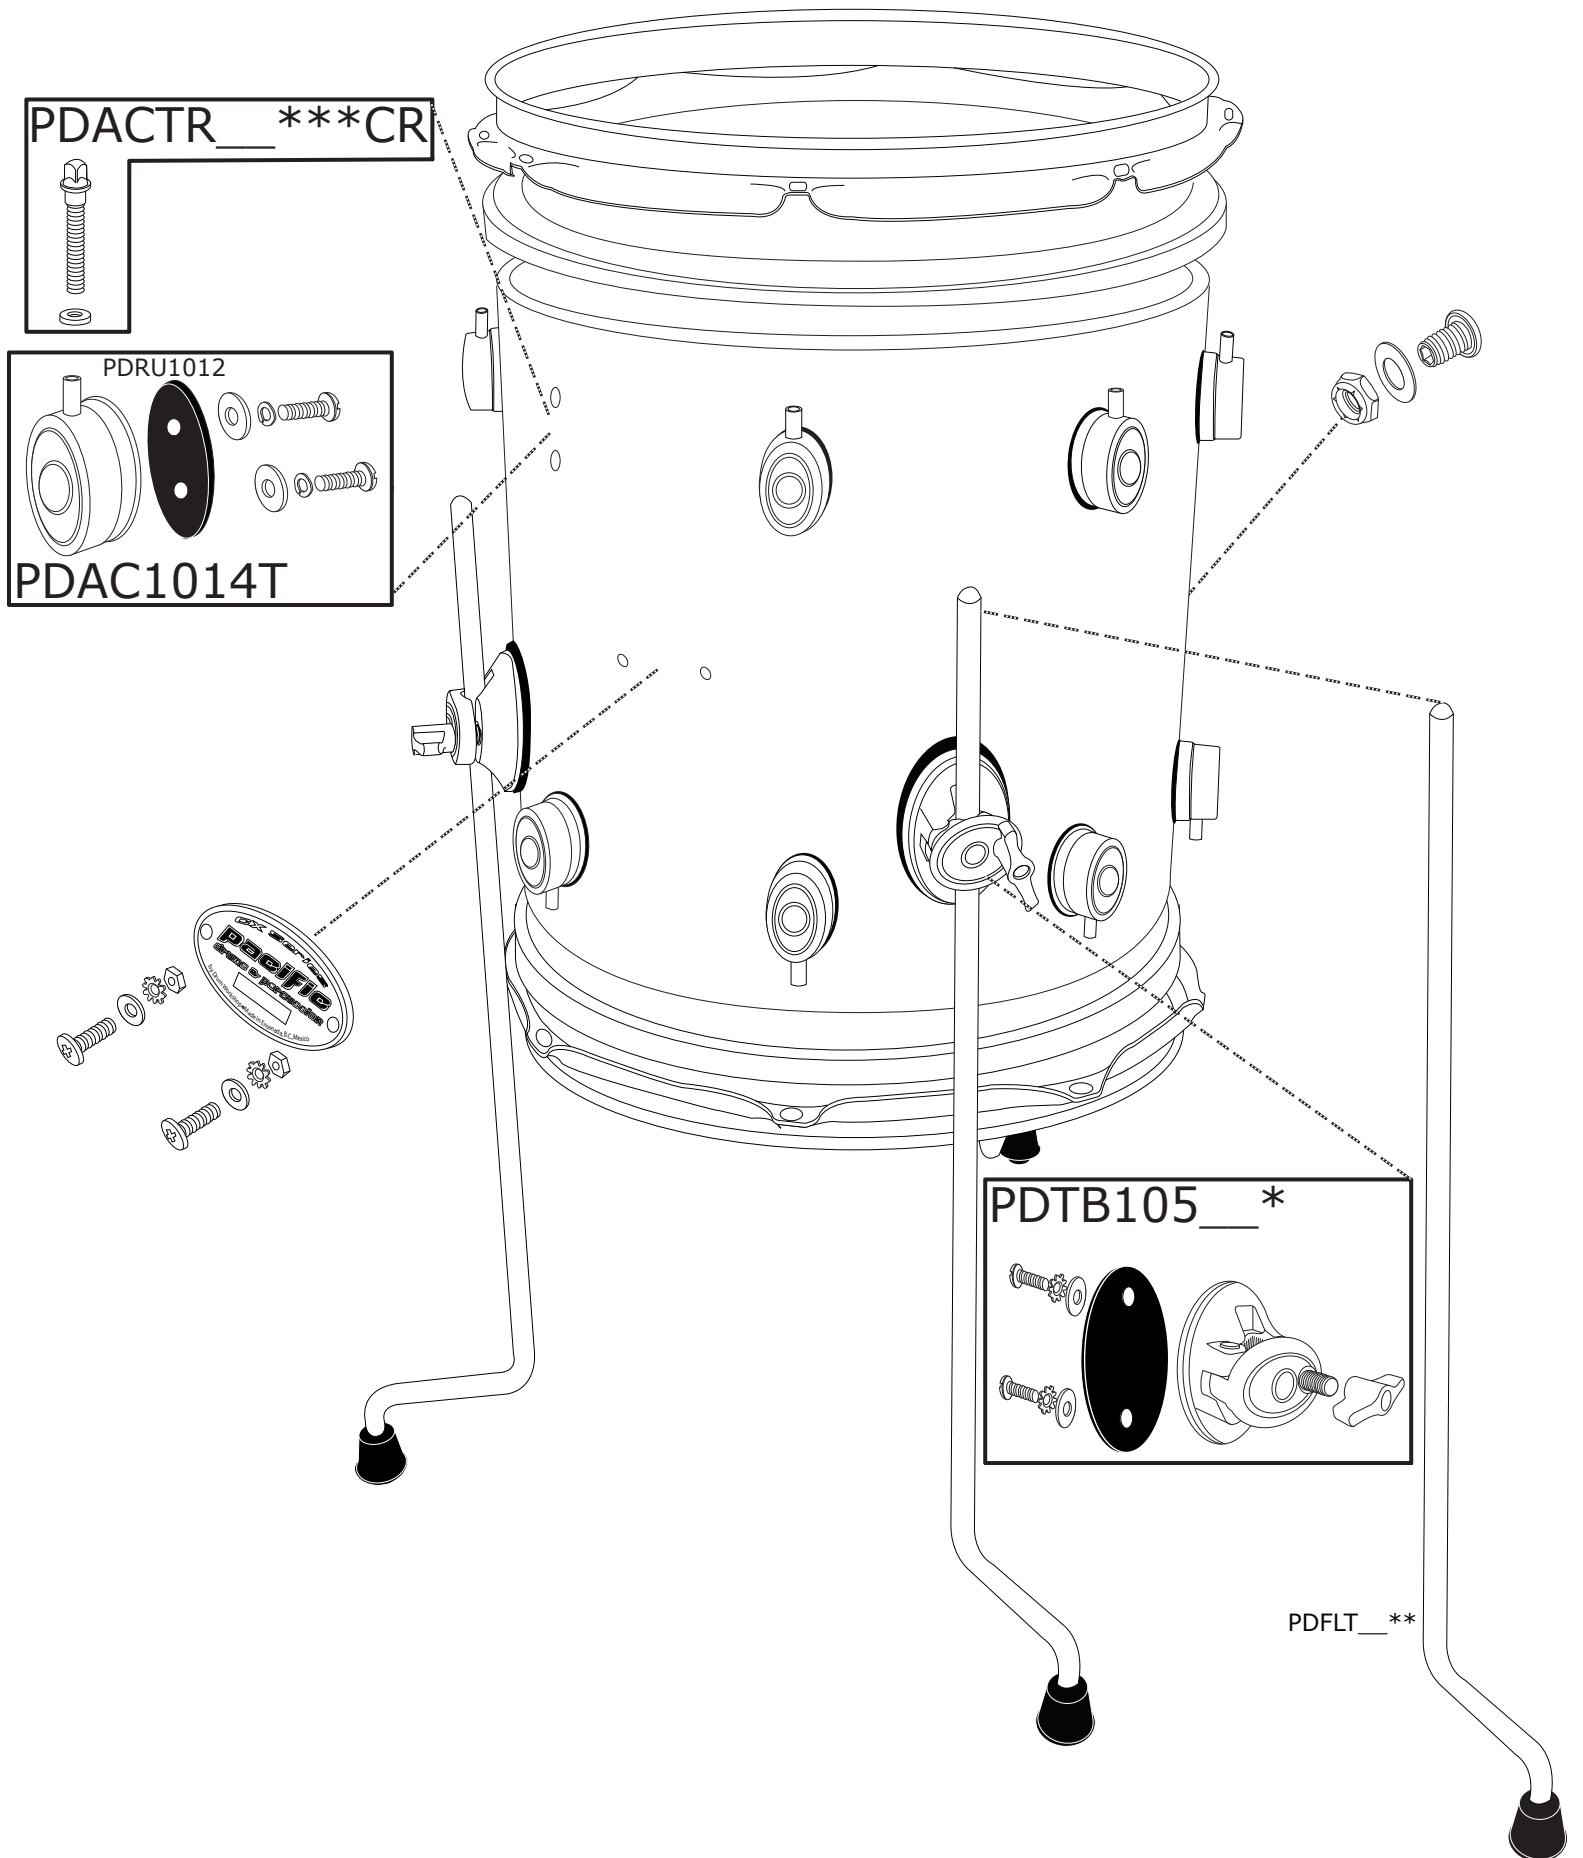

PDP Floor Tom Drum

PDP Floor Tom Drum

Part Number Description

| | |
|---------------|---------------------------------------|
| PDACTR__***CR | TENSION ROD, TRUE-PITCH |
| PDFLT__* | 10.5MM PDP FLOOR TOM LEG |
| PDTB105__* | 10.5MM PDP TOM BRACKET |
| PDRU1012 | PDP RUBBER TOM/SNARE LUG GASKET |
| PDAC1014T | PACIFIC (NCV) LUG W/RECEIVER TOM (RP) |

* REPLACE "__" WITH COLOR:

"CR", CHROME
"BK", BLACK

** REPLACE "__"

"CR", FLOOR TOM LEG SET CHROME
"-3", FLOOR TOM LEG SET-NO BRACKETS
"-3BK", FLOOR TOM LEG SET BLACK

*** REPLACE "__" WITH SIZE:

"165", 1.65"(6PK) S&T
"225", 2.25"(6PK) 6" SN
"375", 3.75"(6PK) BASS