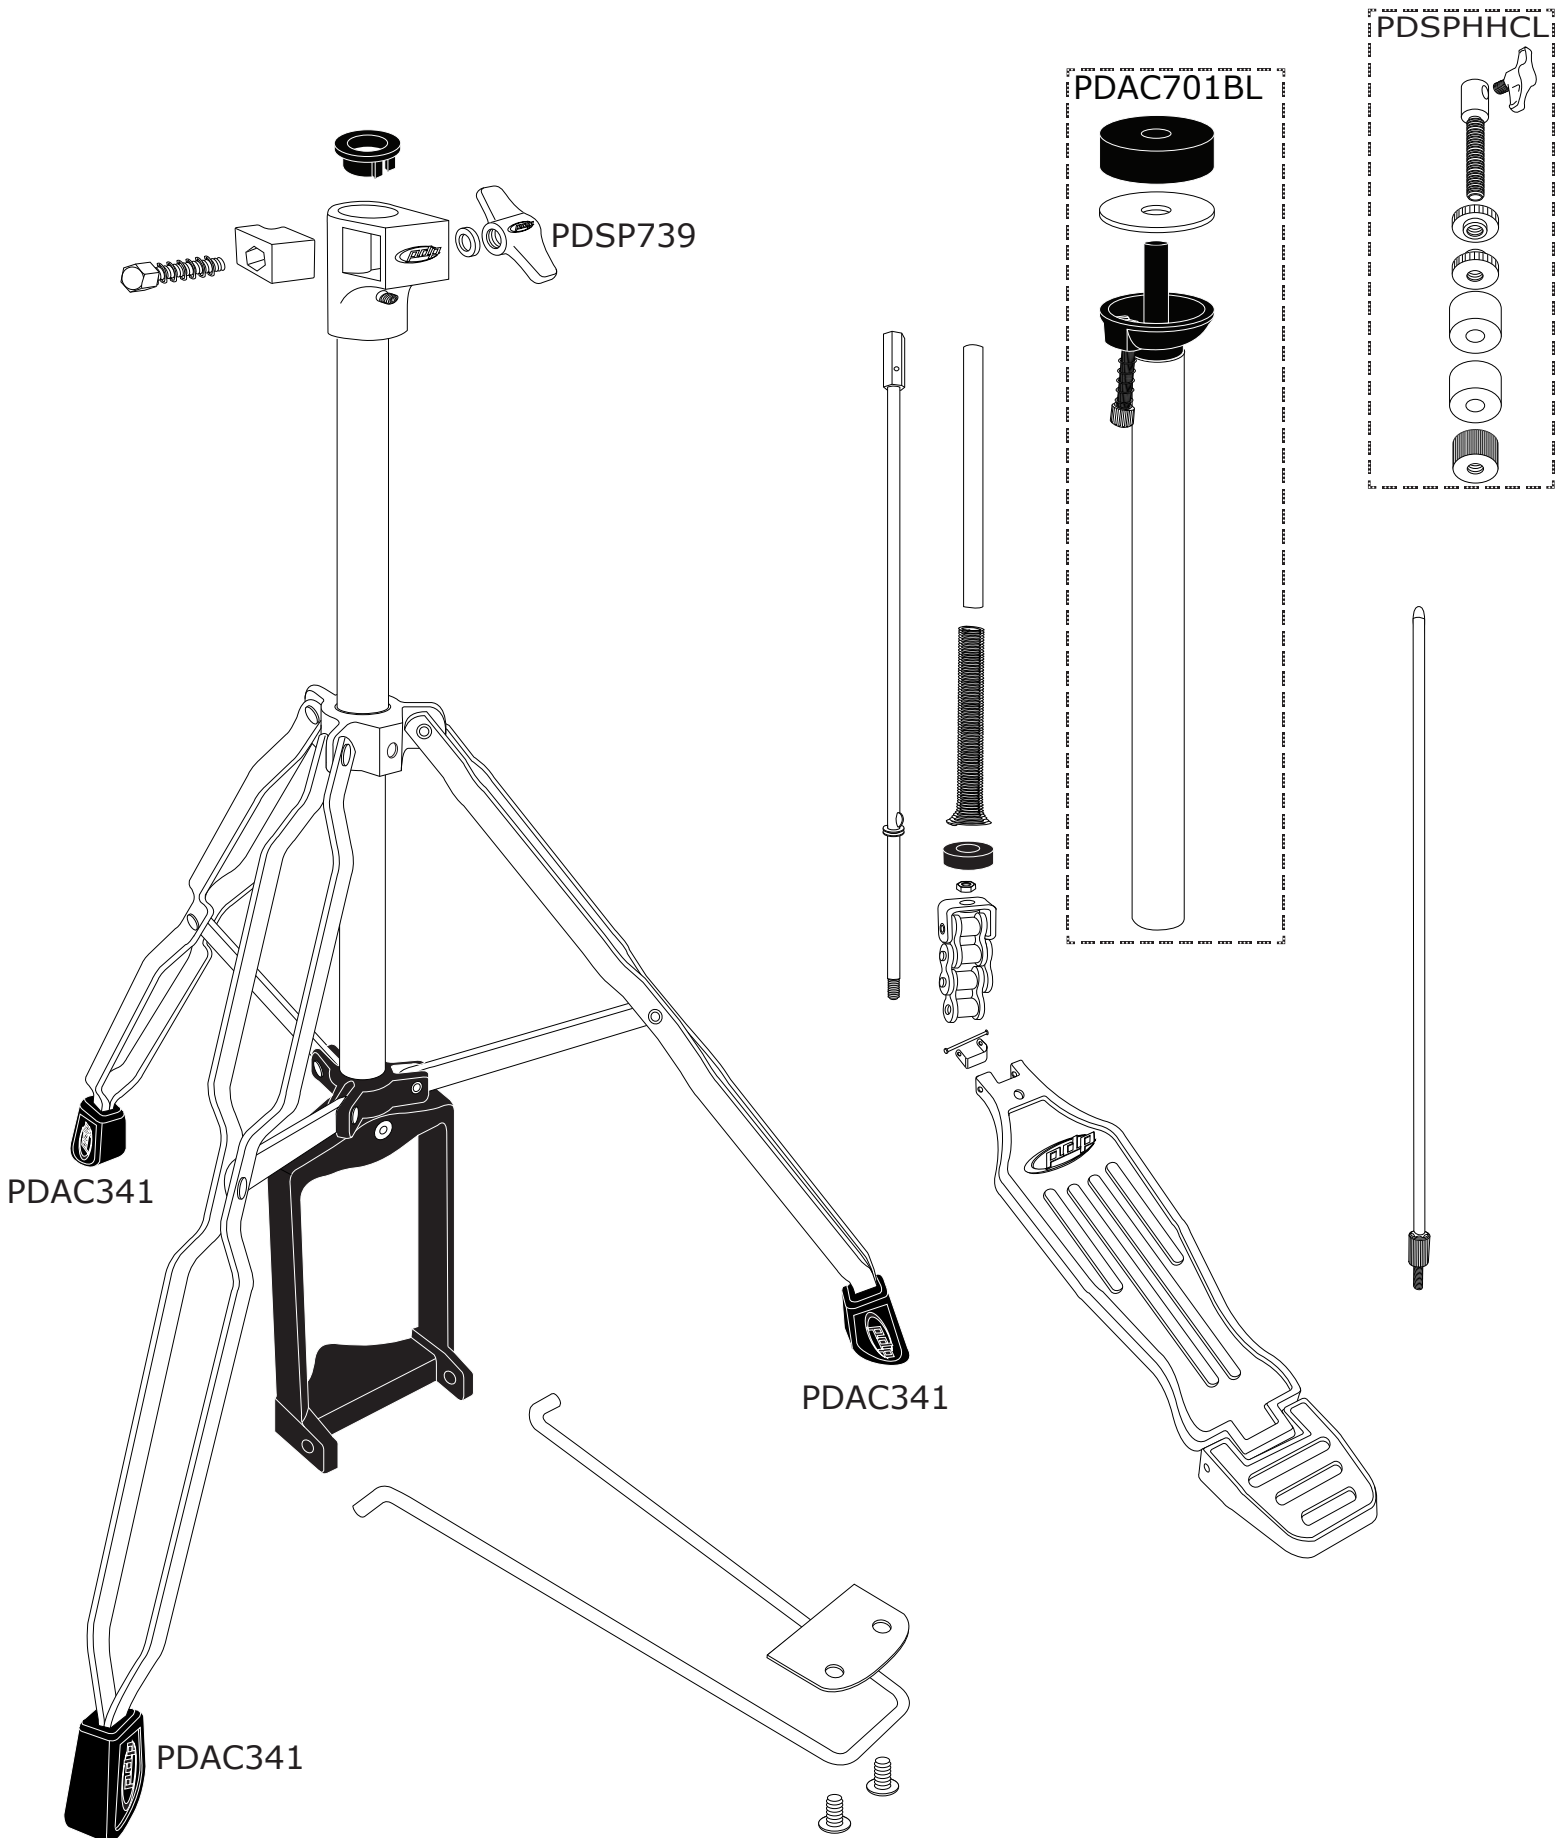

PDHH700 PDP Hi-Hat Stand

PDHH700 PDP Hi-Hat Stand

Part Number	Description
-------------	-------------

PDAC341	RUBBER FOOT STANDS/THRONES (3 PACK)
PDAC701BL	UPPER HI HAT TUBE & CYMBAL SEAT 700 BLK
PDSP739	PDP WING NUT, 8MM
PDSPPHCL	PDP Hi Hat Clutch (RP)