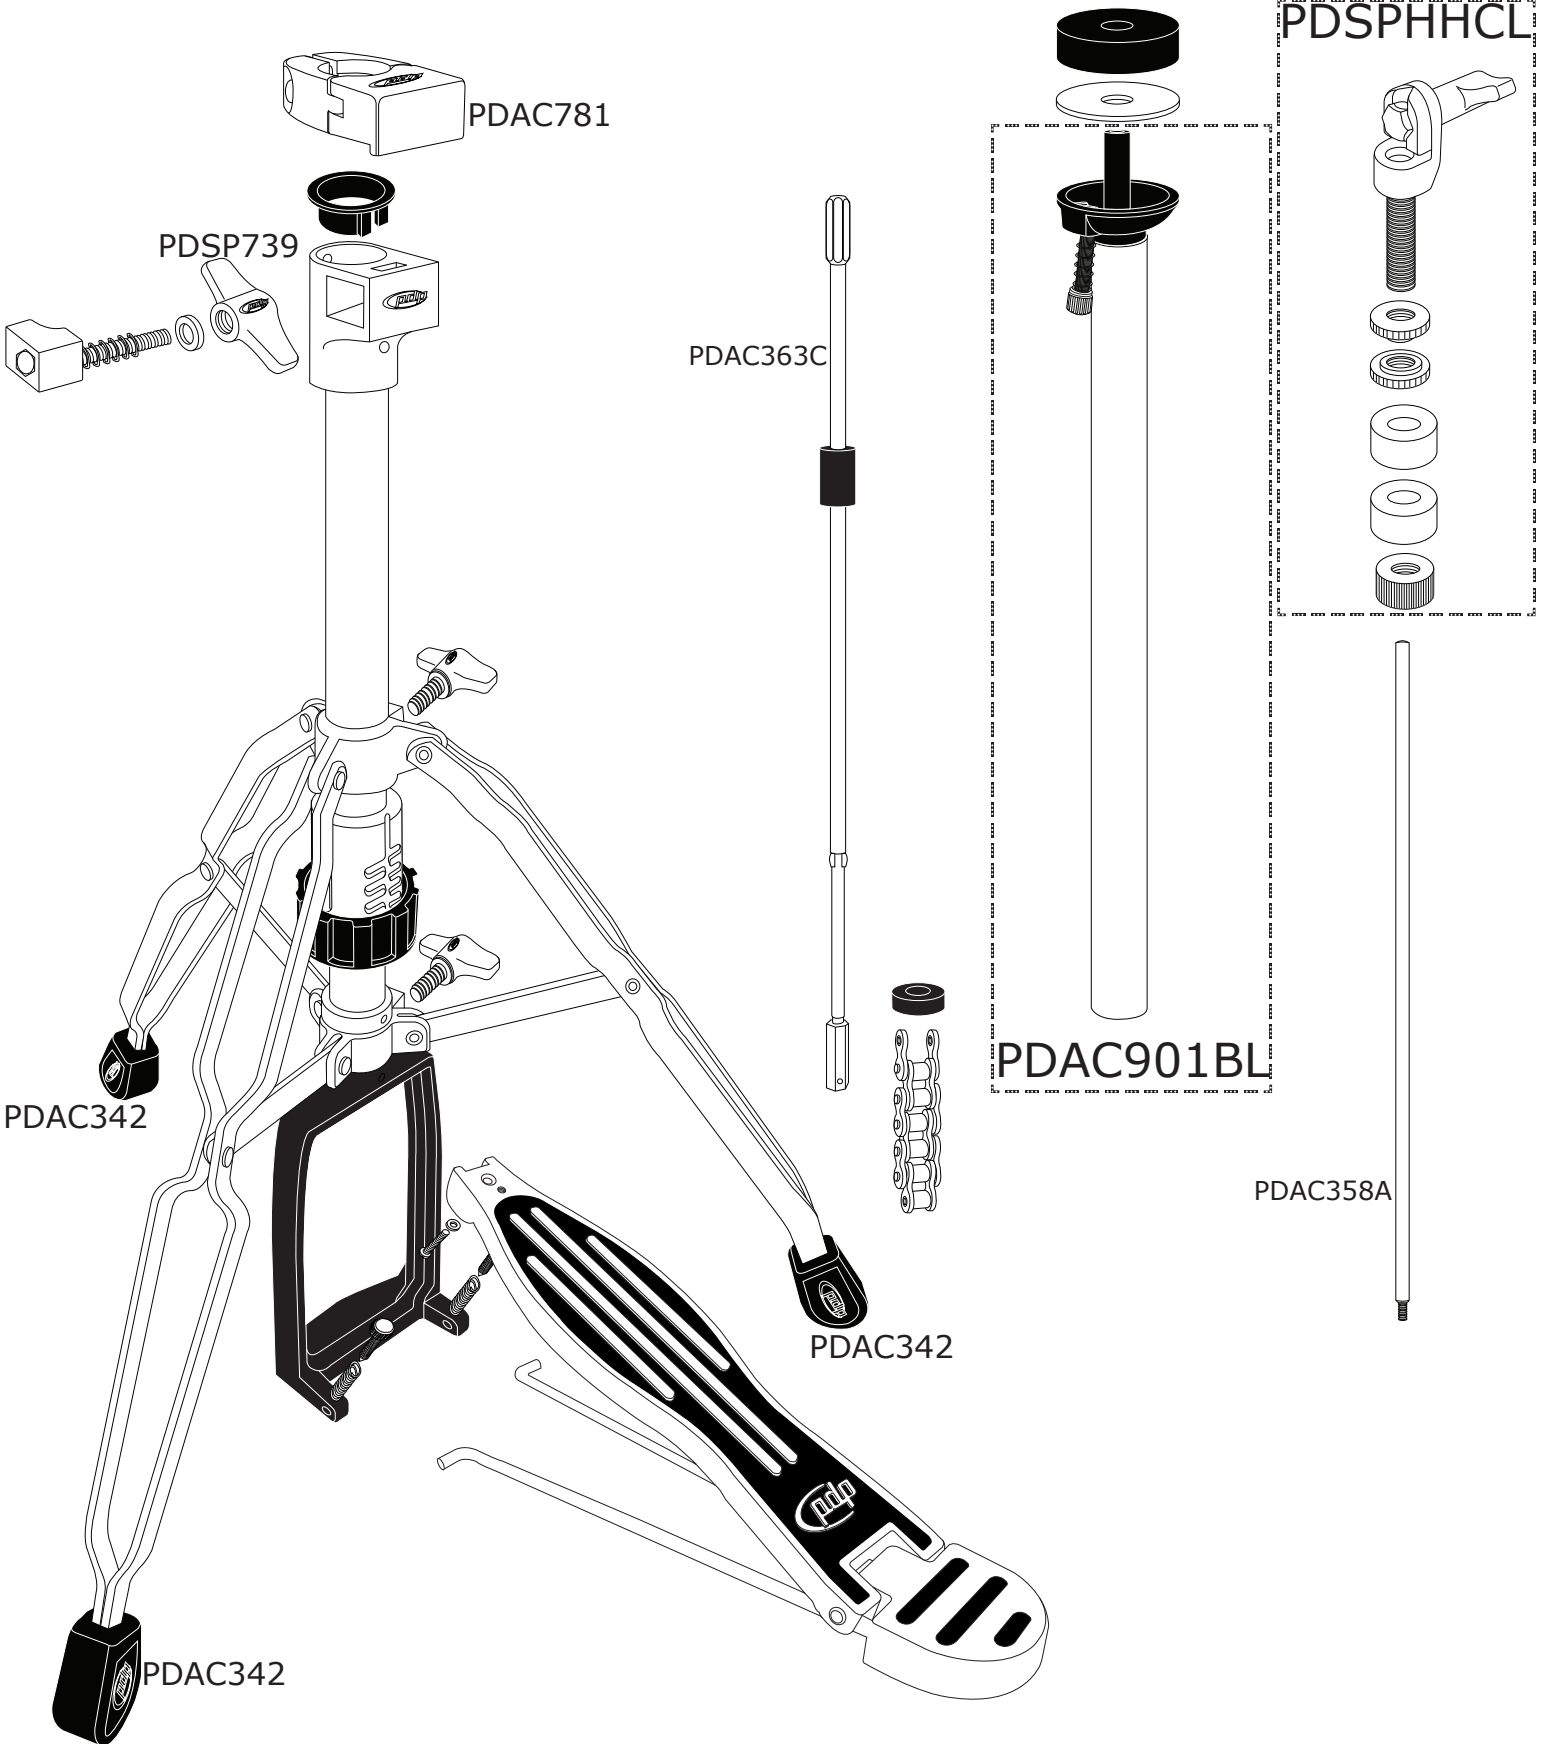

PDHH900 PDP Hi-Hat Stand

PDHH900 PDP Hi-Hat Stand

Part Number Description

PDSPHHCL	PDP HI HAT CLUTCH (RP)
PDAC342	RUBBER FOOT 900 STANDS/THRONES (3 PACK)
PDAC358A	UPPER HI HAT ROD
PDAC363C	LOWER HI HAT ROD
PDSP739	PDP WING NUT, 8MM
PDAC781	PDP HINGED MEMORY LOCK - 3/4"
PDAC901BL	UPPER HI HAT TUBE & CYMBAL SEAT BLK