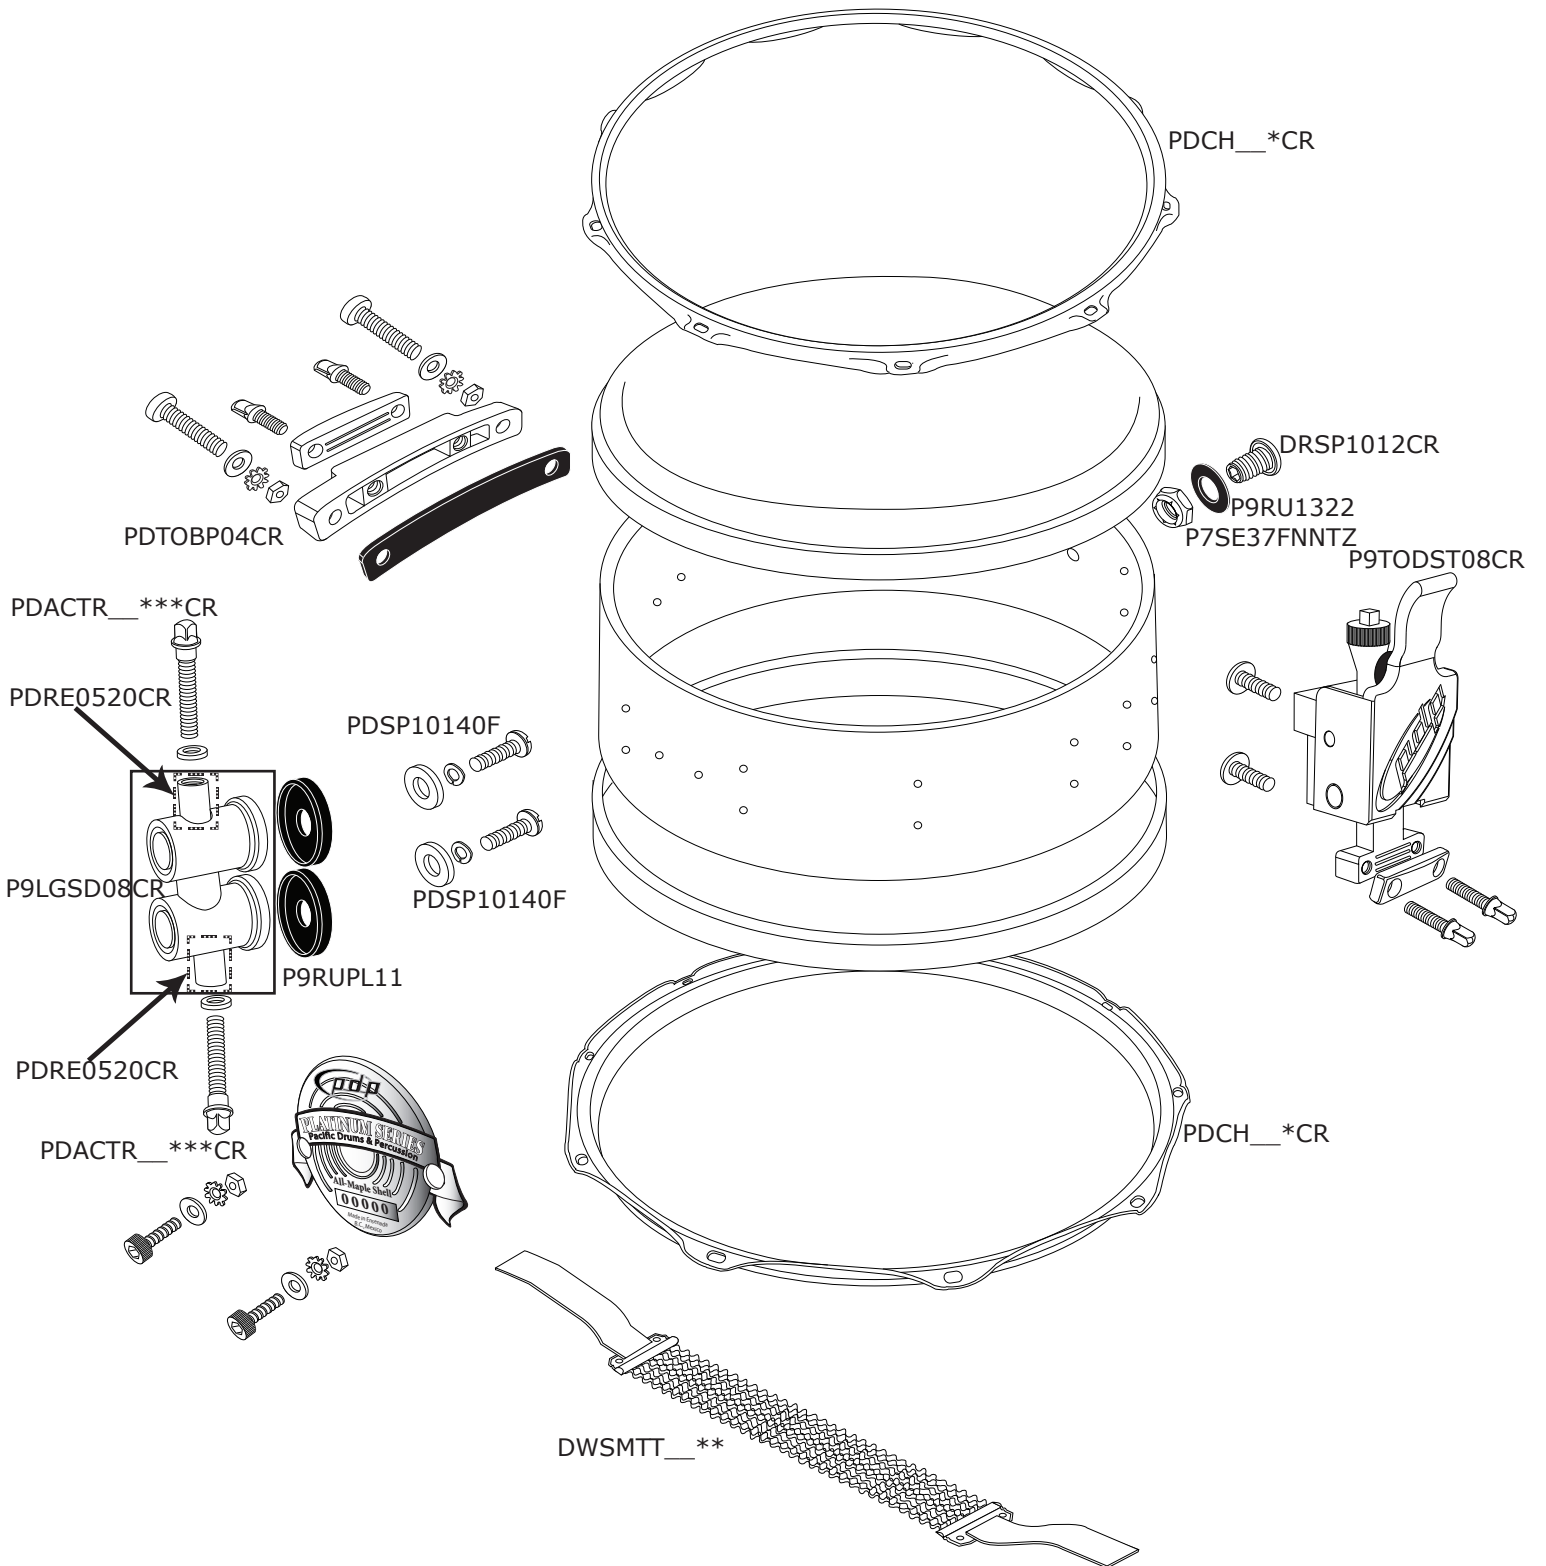

PDP Platinum Snare Drum