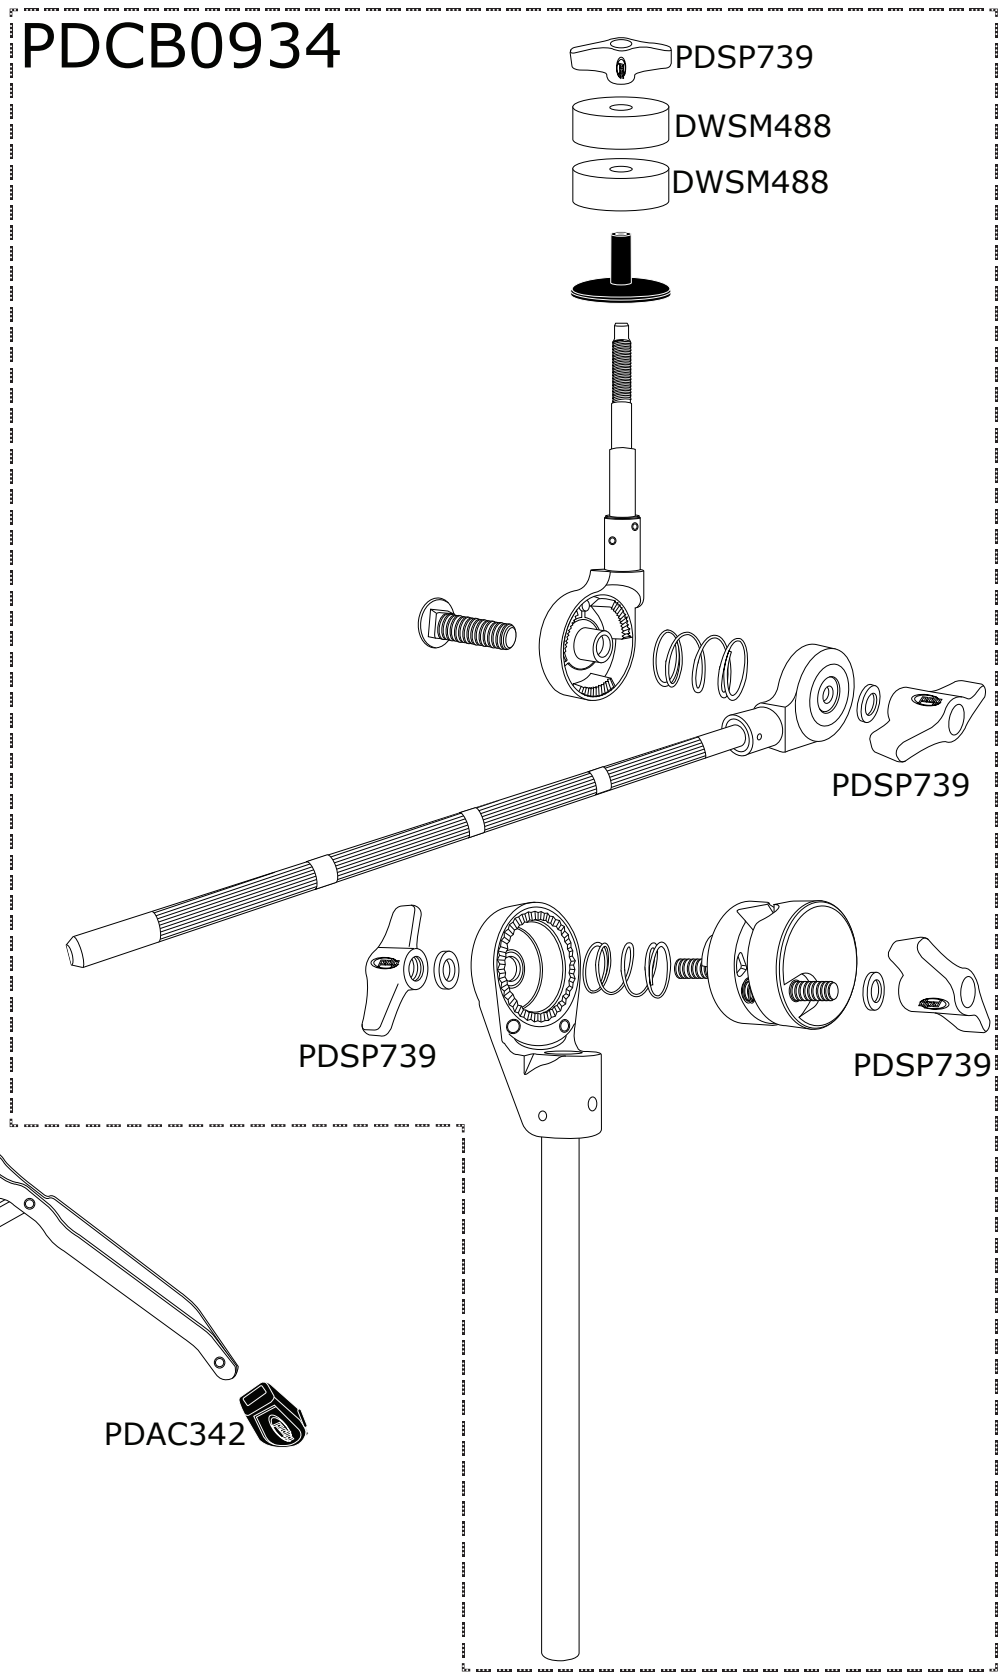

# PDCB800 PDP Straight/Boom Cymbal Stand

## PDCB0934

# PDCB800 PDP Straight/Boom Cymbal Stand

Part Number	Description
PDSP001HH	PDP 1" TUBE JOINT BOLT AND WING NUT
PDAC342	RUBBER FOOT
DWSM488	PAIR OF TOP AND BOTTOM FELTS W/ WASHER
PDSP739	8MM PDP WING NUT
DWSP801	DW STANDARD STEEL DRUM KEY
PDCB0934	3/4" PDP CYMBAL BOOM ARM