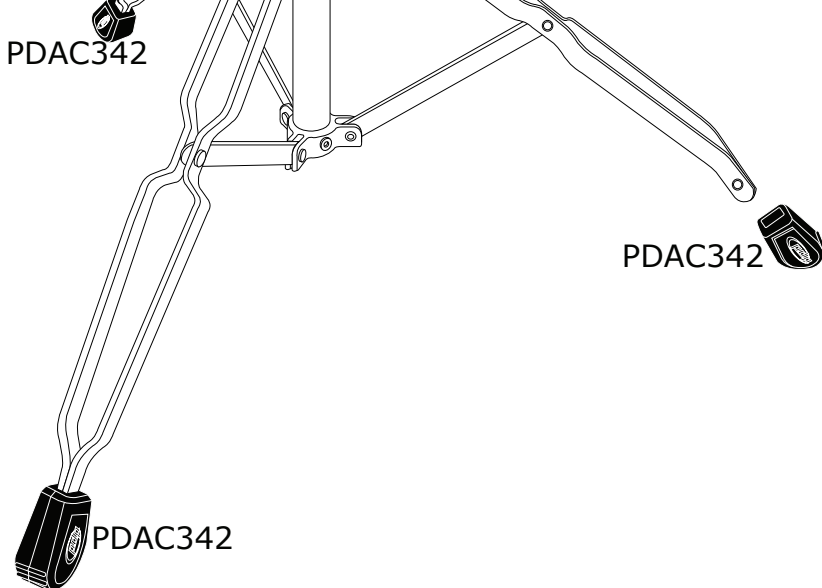

# PDCB800 PDP Straight/Boom Cymbal Stand

## PDCB0934

# PDCB800 PDP Straight/Boom Cymbal Stand

Part Number	Description
PDSP001HH	PDP 1" TUBE JOINT BOLT AND WING NUT
PDAC342	RUBBER FOOT
DWSM488	PAIR OF TOP AND BOTTOM FELTS W/ WASHER
PDSP739	8MM PDP WING NUT
DWSP801	DW STANDARD STEEL DRUM KEY
PDCB0934	3/4" PDP CYMBAL BOOM ARM