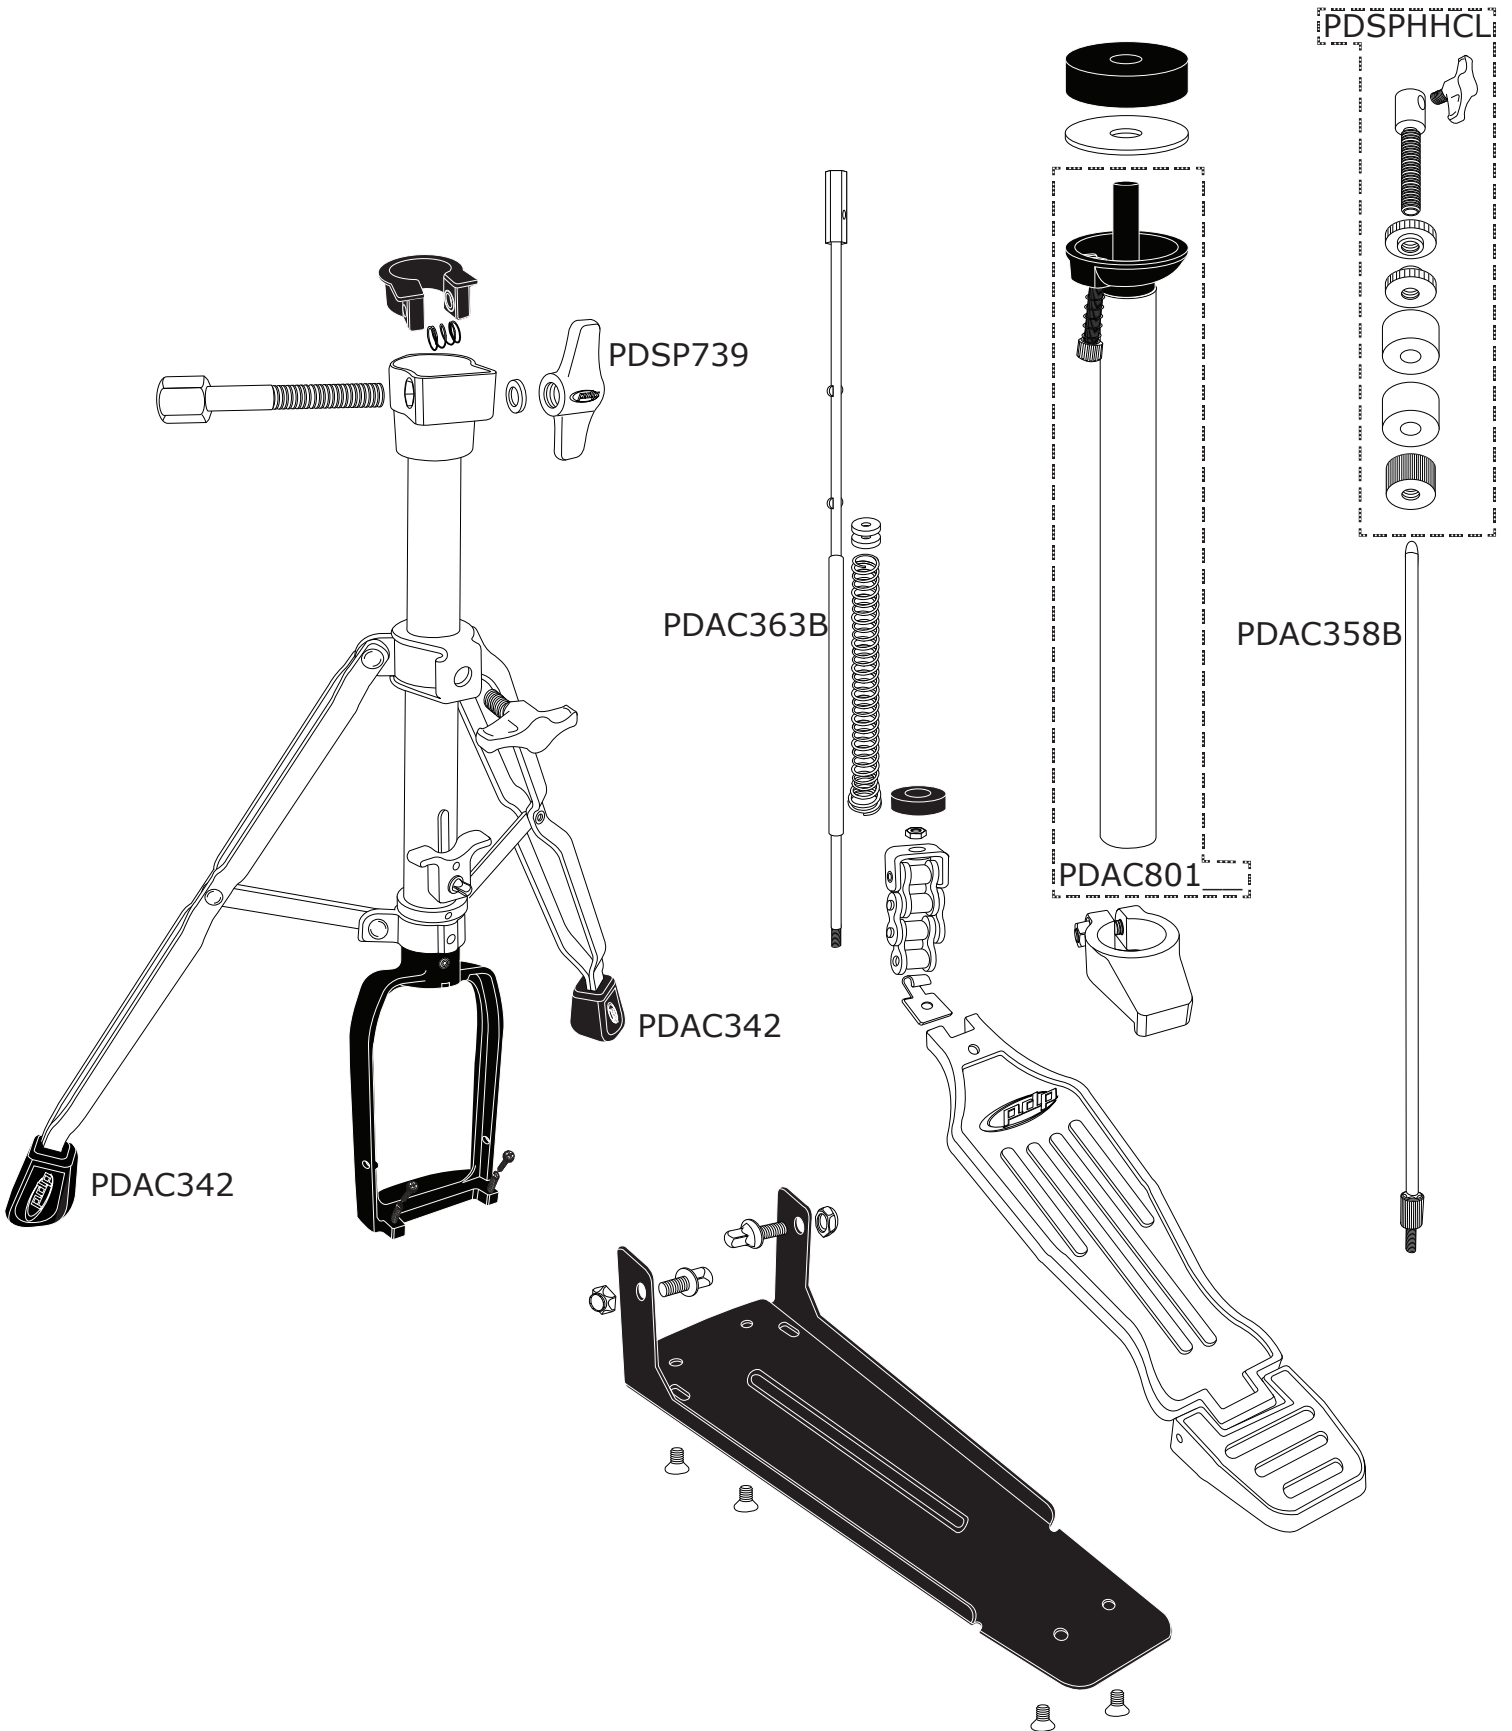

PDHH820 PDP Hi-Hat Stand

PDHH820 PDP Hi-Hat Stand

Part Number Description

PDAC342	RUBBER FOOT STANDS/THRONES (3 PACK)
PDAC358B	UPPER HI HAT ROD
PDAC363B	LOWER HI HAT ROD
PDSP739	PDP WING NUT, 8MM
PDAC781	PDP HINGED MEMORY LOCK - 3/4"
PDAC801__*	UPPER HI HAT TUBE & CYMBAL SEAT
PDSPHHCL	PDP Hi Hat Clutch (RP)

Replace * with "___":

"BL", Black

"R", RED

"B", BLUE