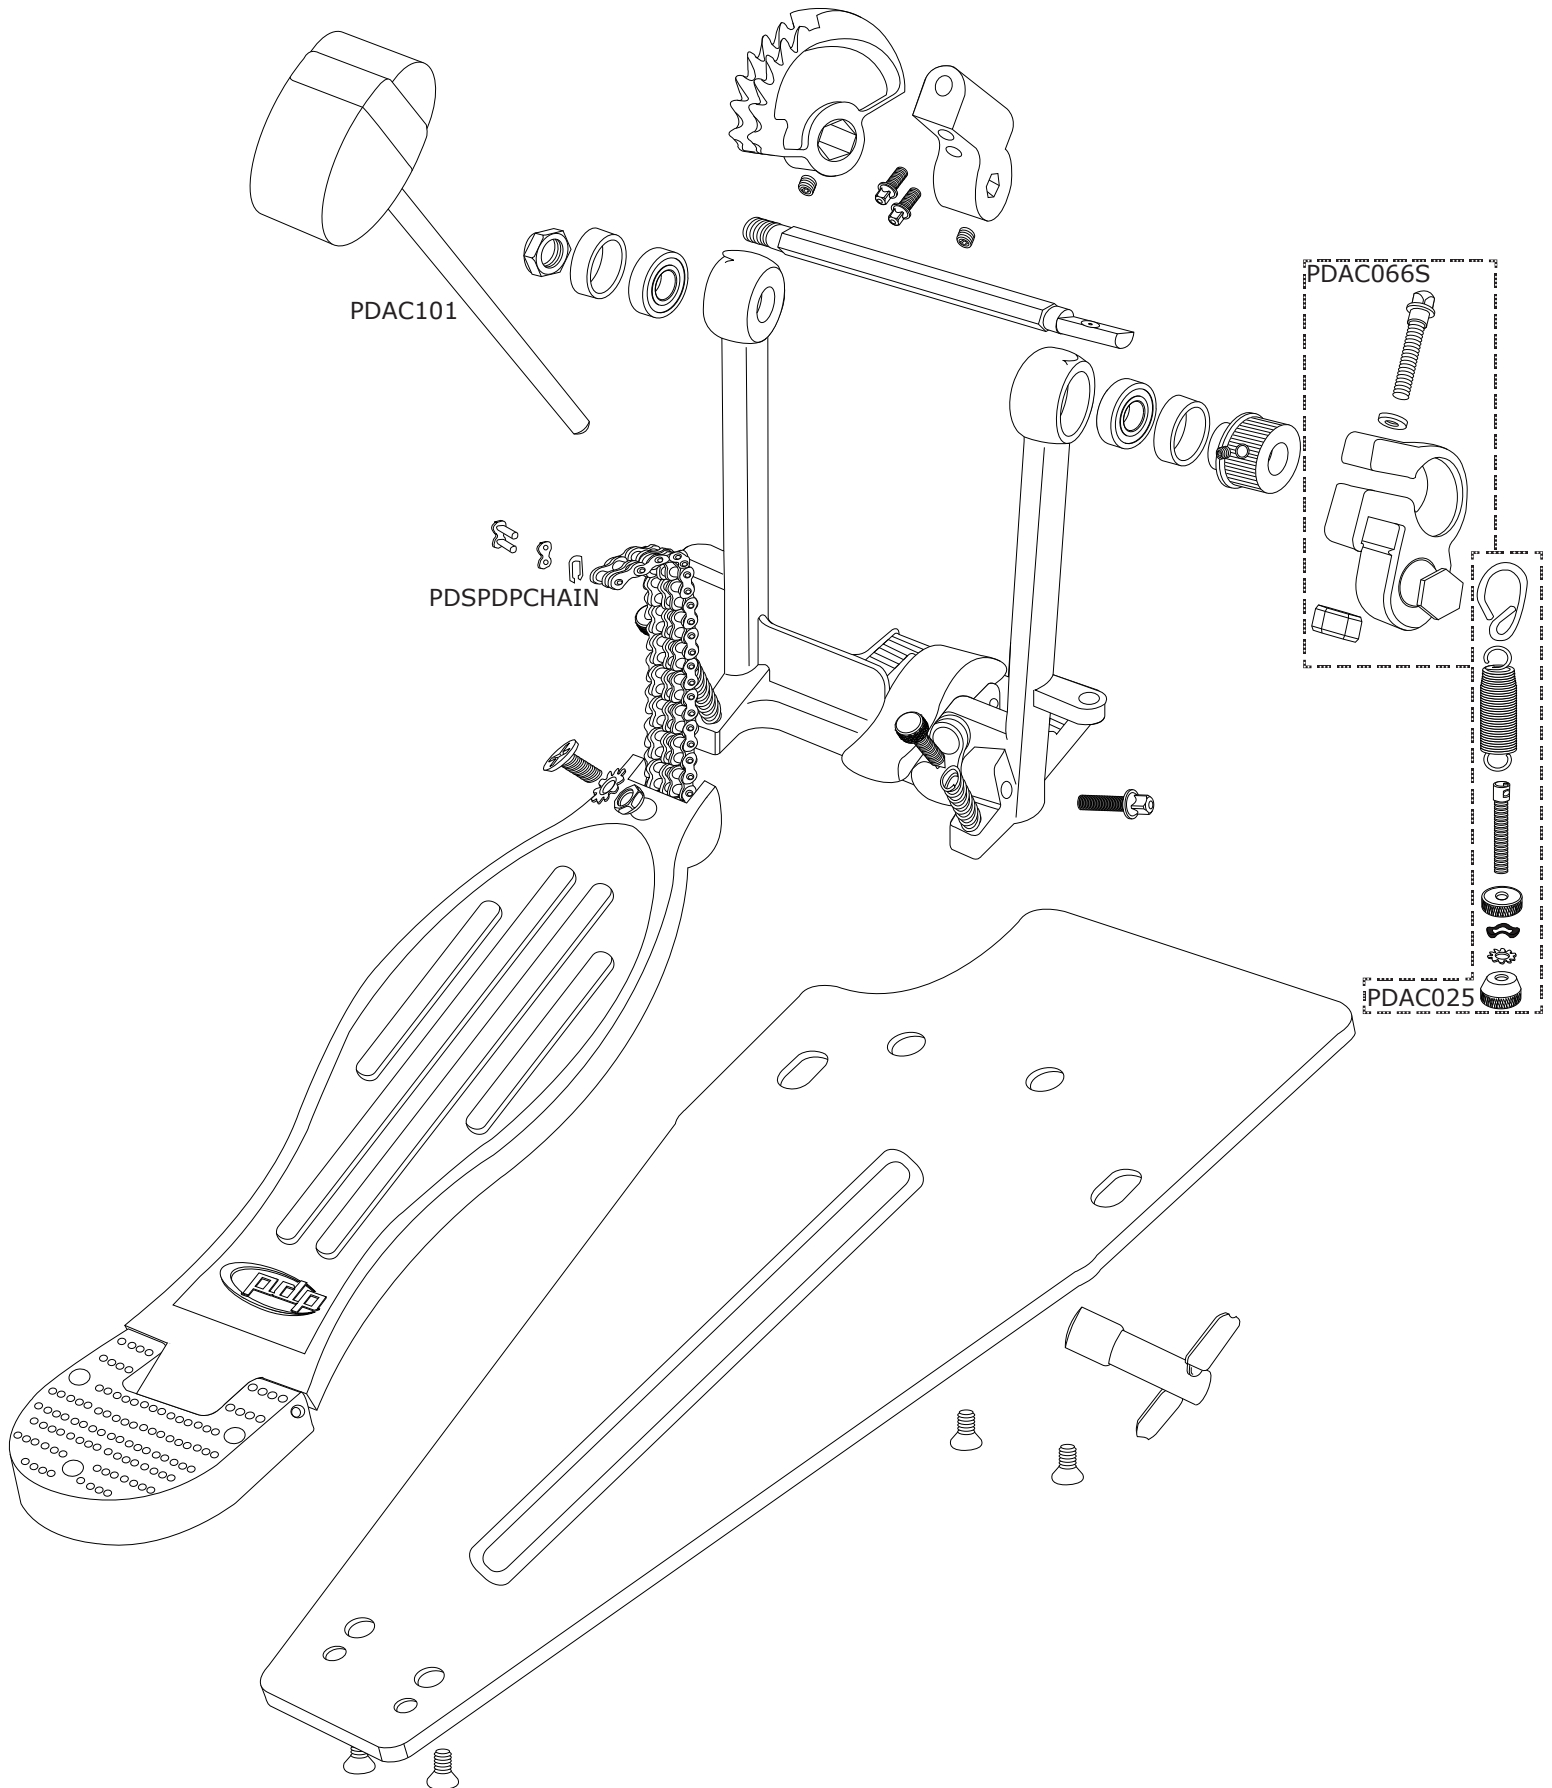

PDSP600 PDP Single Pedal

PDSP600 PDP Single Pedal

Part Number	Description
PDSPDPCHAIN	PDP 600 SERIES PEDAL CHAIN (RP)
PDAC025	SPRING ASSEMBLY
PDAC066S	PACIFIC 600 SERIES STROKE ADJUSTMENT
PDAC101	PDP 2 WAY BD BEATER